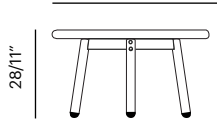

Tubo series

Tubo Mini T
Tubo Side T
Tubo Coffee T

Tubo T
Tubo Counter T
Tubo Bar T

Tubo Chair
Tubo Counter / Bar

Tubo Club
Tubo Club Single / Double

Tubo Sofa / 2
Tubo Nest

**christophe
pillet**

Lebello Cut Sheet Specification

Collection	Description	SKU	Materials	Unit Price
Tubo Mini T -new Tubo Side T Tubo Coffee T Frame Options Available in 19 PC Colors	Tubo Mini T ø50 cm / ø19.6" Table H : 11"	tub-mt-bs (Brass) tub-mt-ss - lbs/- m³	Frame Color CL Color	Call 
	Tubo Side T ø70 cm / ø27.5" Table H : 11"	tub-st-bs (Brass) tub-st-ss - lbs/- m³	Frame Color CL Color	Call
	Tubo Coffee T ø90 cm / ø35.4" Table H : 11"	tub-ct-bs (Brass) tub-ct-ss - lbs/- m³	Frame Color CL Color	Call

ø 50/70/90 - 19.6" / 25.2" / 35.4"

ø 50/22"

44/17.3"

Tubo Mini T

ø 70/25.6"

58/22.8"

Tubo Side T

ø90/37.8"

84/33"

Tubo Coffee T

Lebello Cut Sheet

Specification

Collection	Description	SKU	Materials	Unit Price
Tubo T -new Tubo Cafe T Tubo Bar T Diecasted / Granite Base	Tubo Caffè 56 ø56 cm / ø22" Table H : 28.3" 	tub-t56 - lbs./- m³	Frame Color / Cast base Frame Color / Granite base	Call Call
	Tubo Table 70 ø70 cm / ø27.5" Table H : 35.4" 	tub-t70 - lbs./- m³	Frame Color / Cast base Frame Color / Granite base	Call Call
	Tubo Counter 70 ø70 cm / ø27.5" Table H : 35.4" 	tub-c70 - lbs./- m³	Frame Color / Cast base Frame Color / Granite base	Call Call
	Tubo Bar 70 ø70 cm / ø27.5" Table H : 43.3" 	tub-b70 - lbs./- m³	Frame Color / Cast base Frame Color / Granite base	Call Call
CL Insert				
	T50 Insert 	cl-r50	CL Color	Call
	T64 Insert 	cl-r64	CL Color	Call