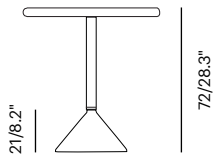

Collection	Description	SKU	Materials	Unit Price
Tubo Mini T -new Tubo Side T Tubo Coffee T Frame Options Available in 19 PC Colors	Tubo Mini T ø50 cm / ø19.6" Table H : 11"	tub-mt-bs (Brass) tub-mt-ss - lbs/- m³	Frame Color CL Color	Call 
	Tubo Side T ø70 cm / ø27.5" Table H : 11"	tub-st-bs (Brass) tub-st-ss - lbs/- m³	Frame Color CL Color	Call
	Tubo Coffee T ø90 cm / ø35.4" Table H : 11"	tub-ct-bs (Brass) tub-ct-ss - lbs/- m³	Frame Color CL Color	Call

ø 50/70/90 - 19.6" / 25.2" / 35.4"

ø 50/22"

44/17.3"

Tubo Mini T

ø 70/25.6"

58/22.8"

Tubo Side T

ø90/37.8"

84/33"

Tubo Coffee T

Lebello Cut Sheet

Specification

Collection	Description	SKU	Materials	Unit Price
Tubo T -new Tubo Cafe T Tubo Bar T Diecasted / Granite Base	Tubo Caffè 56 ø56 cm / ø22" Table H : 28.3" 	tub-t56 - lbs./- m³	Frame Color / Cast base Frame Color / Granite base	Call Call
	Tubo Table 70 ø70 cm / ø27.5" Table H : 35.4" 	tub-t70 - lbs./- m³	Frame Color / Cast base Frame Color / Granite base	Call Call
	Tubo Counter 70 ø70 cm / ø27.5" Table H : 35.4" 	tub-c70 - lbs./- m³	Frame Color / Cast base Frame Color / Granite base	Call Call
	Tubo Bar 70 ø70 cm / ø27.5" Table H : 43.3" 	tub-b70 - lbs./- m³	Frame Color / Cast base Frame Color / Granite base	Call Call
CL Insert				
	T50 Insert 	cl-r50	CL Color	Call
	T64 Insert 	cl-r64	CL Color	Call

ø 56/70 - 22" / 27.5"

Tubo T

Tubo Counter T

Tubo Bar T

Lebello Cut Sheet Specification

Collection	Description	SKU	Materials	Unit Price	
Tube Chair -new Frame Options Available in 19 PC Colors	Tube Chair 61 x 55 x 74 cm Seat H : 17.5"	tub-ch - lbs/- m ³ 	Frame color / Leonardo Frame color / Surface Tex	Call Call	
	Cushion COM: 0.00 sqm	tub-ch-c 	Fabric G3 Fabric G4 Fabric G5	Call Call Call	
		tub-c-qdf	QDF Foam Only	Call	