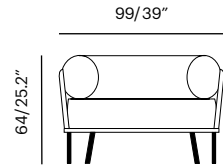

84/33"

Tubo Coffee T

Lebello Cut Sheet

Specification

Collection	Description	SKU	Materials	Unit Price
Tubo T -new Tubo Cafe T Tubo Bar T Diecasted / Granite Base	Tubo Caffè 56 ø56 cm / ø22" Table H : 28.3" 	tub-t56 - lbs./- m³	Frame Color / Cast base Frame Color / Granite base	Call Call
	Tubo Table 70 ø70 cm / ø27.5" Table H : 35.4" 	tub-t70 - lbs./- m³	Frame Color / Cast base Frame Color / Granite base	Call Call
	Tubo Counter 70 ø70 cm / ø27.5" Table H : 35.4" 	tub-c70 - lbs./- m³	Frame Color / Cast base Frame Color / Granite base	Call Call
	Tubo Bar 70 ø70 cm / ø27.5" Table H : 43.3" 	tub-b70 - lbs./- m³	Frame Color / Cast base Frame Color / Granite base	Call Call
CL Insert				
	T50 Insert 	cl-r50	CL Color	Call
	T64 Insert 	cl-r64	CL Color	Call

ø 56/70 - 22" / 27.5"

Tubo T

Tubo Counter T

Tubo Bar T

Lebello Cut Sheet Specification

Collection	Description	SKU	Materials	Unit Price	
Tube Chair -new Frame Options Available in 19 PC Colors	Tube Chair 61 x 55 x 74 cm Seat H : 17.5"	tub-ch - lbs/- m ³ 	Frame color / Leonardo Frame color / Surface Tex	Call Call	
	Cushion COM: 0.00 sqm	tub-ch-c 	Fabric G3 Fabric G4 Fabric G5	Call Call Call	
		tub-c-qdf	QDF Foam Only	Call	

Tube Counter/Bar Stool -new Frame Options Available in 19 PC Colors	Tube Counter Stool 61 x 55 x 80 cm Seat H : 24"	tub-24 - lbs/- m ³ 	Frame color / Leonardo Frame color / Surface Tex	Call Call	
	Tube Bar Stool 61 x 55 x 95 cm Seat H : 30"	tub-30 - lbs/- m ³ 	Frame color / Leonardo Frame color / Surface Tex	Call Call	
	Cushion COM: 0.00 sqm	tub-30-c 	Fabric G3 Fabric G4 Fabric G5	Call Call Call	

Lebello Cut Sheet

Specification

Collection	Description	SKU	Materials	Unit Price	
Tubo Club -new	Tubo Club 99 x 87 x 64 cm Seat H : 22"	ctub - lbs/- m ³	Frame color / Leonardo Frame color / Surface Tex	Call Call	
	Seat Cushion + Pillow COM: 0.00 sqm	ctub-c 	Fabric G3 Fabric G4 Fabric G5	Call Call Call	