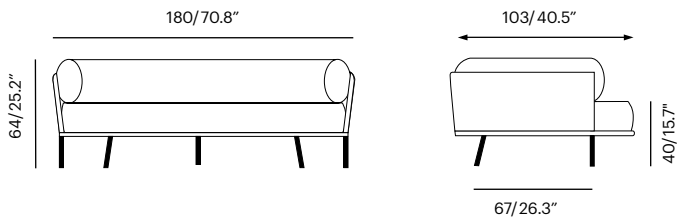

Seat Cushion + Pillow COM: 0.00 sqm	ctub-2B-c 	Fabric G3 Fabric G4 Fabric G5	Call Call Call
---	---	-------------------------------------	--

ctub-2B-qdf	QDF Foam Only	Call
--------------------	---------------	----------------------

Tubo Club 2 Single

Tubo Club 2 Double

Lebello Cut Sheet

Specification

Collection	Description	SKU	Materials	Unit Price	
Tubo Sofa -new Tubo Sofa 2 Frame Options Available in 19 PC Colors	Tubo Sofa 180 x 67 x 64 cm Seat H : 14.2"	tub-sf - lbs/- m ³ 	Frame color / Leonardo Frame color / Surface Tex	Call Call	
	Seat Cushion + Pillow COM: 0.00 sqm	tub-sf-c 	Fabrics G3 Fabrics G4 Fabrics G5	Call Call Call	
		tub-sf-qdf	QDF Foam Only	Call	
	Tubo Sofa 2B 180 x 67 x 84 cm Seat H : 14.2"	tub-sf2 - lbs/- m ³ 	Frame color / Leonardo Frame color / Surface Tex	Call Call	
	Seat Cushion + Pillow COM: 0.00 sqm	tub-sf2-c 	Fabrics G3 Fabrics G4 Fabrics G5	Call Call Call	
		tub-sf2-qdf	QDF Foam Only	Call	

Tubo Sofa

Tubo Sofa 2B

Lebello Cut Sheet

Specification

Collection	Description	SKU	Materials	Unit Price
Tubo Nest -new Frame Options Available in 19 PC Colors	Tubo Nest 130 x 89 x 64 cm Seat H : 22"	tub-nest - lbs/- m³ 	Frame color / Leonardo Frame color / Surface Tex	Call Call
	Seat Cushion + Pillow COM: 0.00 sqm	tub-nest-c 	Fabric G3 Fabric G4 Fabric G5	Call Call Call
		tub-nest-qdf	QDF Foam Only	Call