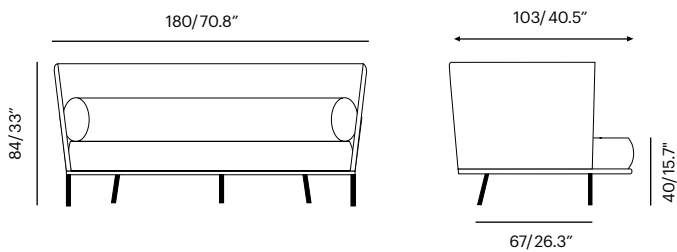

Lebello Cut Sheet

Specification

Collection	Description	SKU	Materials	Unit Price	
Tubo Club -new	Tubo Club 99 x 87 x 64 cm Seat H : 22"	ctub - lbs/- m ³	Frame color / Leonardo Frame color / Surface Tex	Call Call	
	Seat Cushion + Pillow COM: 0.00 sqm	ctub-c 	Fabric G3 Fabric G4 Fabric G5	Call Call Call	

Tubo Club 2 Single

Tubo Club 2 Double

Lebello Cut Sheet

Specification

Collection	Description	SKU	Materials	Unit Price	
Tubo Sofa -new Tubo Sofa 2 Frame Options Available in 19 PC Colors	Tubo Sofa 180 x 67 x 64 cm Seat H : 14.2"	tub-sf - lbs/- m ³ 	Frame color / Leonardo Frame color / Surface Tex	Call Call	
	Seat Cushion + Pillow COM: 0.00 sqm	tub-sf-c 	Fabrics G3 Fabrics G4 Fabrics G5	Call Call Call	
		tub-sf-qdf	QDF Foam Only	Call	
	Tubo Sofa 2B 180 x 67 x 84 cm Seat H : 14.2"	tub-sf2 - lbs/- m ³ 	Frame color / Leonardo Frame color / Surface Tex	Call Call	
	Seat Cushion + Pillow COM: 0.00 sqm	tub-sf2-c 	Fabrics G3 Fabrics G4 Fabrics G5	Call Call Call	
		tub-sf2-qdf	QDF Foam Only	Call	

Tubo Sofa

Tubo Sofa 2B

Lebello Cut Sheet

Specification

Collection	Description	SKU	Materials	Unit Price
Tubo Nest -new Frame Options Available in 19 PC Colors	Tubo Nest 130 x 89 x 64 cm Seat H : 22"	tub-nest - lbs/- m³ 	Frame color / Leonardo Frame color / Surface Tex	Call Call
	Seat Cushion + Pillow COM: 0.00 sqm	tub-nest-c 	Fabric G3 Fabric G4 Fabric G5	Call Call Call
		tub-nest-qdf	QDF Foam Only	Call