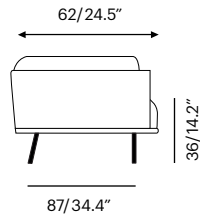

84/33"

Tubo Coffee T

Lebello Cut Sheet

Specification

Collection	Description	SKU	Materials	Unit Price
Tubo T -new Tubo Cafe T Tubo Bar T Diecasted / Granite Base	Tubo Caffè 56 ø56 cm / ø22" Table H : 28.3" 	tub-t56 - lbs./- m³	Frame Color / Cast base Frame Color / Granite base	Call Call
	Tubo Table 70 ø70 cm / ø27.5" Table H : 35.4" 	tub-t70 - lbs./- m³	Frame Color / Cast base Frame Color / Granite base	Call Call
	Tubo Counter 70 ø70 cm / ø27.5" Table H : 35.4" 	tub-c70 - lbs./- m³	Frame Color / Cast base Frame Color / Granite base	Call Call
	Tubo Bar 70 ø70 cm / ø27.5" Table H : 43.3" 	tub-b70 - lbs./- m³	Frame Color / Cast base Frame Color / Granite base	Call Call
CL Insert				
	T50 Insert 	cl-r50	CL Color	Call
	T64 Insert 	cl-r64	CL Color	Call

ø 56/70 - 22" / 27.5"

Tubo T

Tubo Counter T

Tubo Bar T

Lebello Cut Sheet Specification

Collection	Description	SKU	Materials	Unit Price	
Tube Chair -new Frame Options Available in 19 PC Colors	Tube Chair 61 x 55 x 74 cm Seat H : 17.5"	tub-ch - lbs/- m ³ 	Frame color / Leonardo Frame color / Surface Tex	Call Call	
	Cushion COM: 0.00 sqm	tub-ch-c 	Fabric G3 Fabric G4 Fabric G5	Call Call Call	
		tub-c-qdf	QDF Foam Only	Call	

Tube Counter/Bar Stool -new Frame Options Available in 19 PC Colors	Tube Counter Stool 61 x 55 x 80 cm Seat H : 24"	tub-24 - lbs/- m ³ 	Frame color / Leonardo Frame color / Surface Tex	Call Call	
	Tube Bar Stool 61 x 55 x 95 cm Seat H : 30"	tub-30 - lbs/- m ³ 	Frame color / Leonardo Frame color / Surface Tex	Call Call	
	Cushion COM: 0.00 sqm	tub-30-c 	Fabric G3 Fabric G4 Fabric G5	Call Call Call	

Lebello Cut Sheet

Specification

Collection	Description	SKU	Materials	Unit Price	
Tubo Club -new	Tubo Club 99 x 87 x 64 cm Seat H : 22"	ctub - lbs/- m ³	Frame color / Leonardo Frame color / Surface Tex	Call Call	
	Seat Cushion + Pillow COM: 0.00 sqm	ctub-c 	Fabric G3 Fabric G4 Fabric G5	Call Call Call	