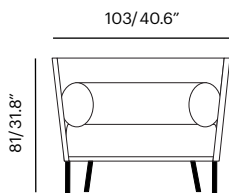

Tubo Club 2 Single