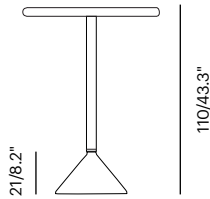

Collection	Description	SKU	Materials	Unit Price
Tubo Mini T -new Tubo Side T Tubo Coffee T Frame Options Available in 19 PC Colors	Tubo Mini T ø50 cm / ø19.6" Table H : 11"	tub-mt-bs (Brass) tub-mt-ss - lbs/- m³	Frame Color CL Color	Call 
	Tubo Side T ø70 cm / ø27.5" Table H : 11"	tub-st-bs (Brass) tub-st-ss - lbs/- m³	Frame Color CL Color	Call
	Tubo Coffee T ø90 cm / ø35.4" Table H : 11"	tub-ct-bs (Brass) tub-ct-ss - lbs/- m³	Frame Color CL Color	Call

ø 50/70/90 - 19.6" / 25.2" / 35.4"

ø 50/22"

44/17.3"

Tubo Mini T

ø 70/25.6"

58/22.8"

Tubo Side T

ø90/37.8"

84/33"

Tubo Coffee T

Lebello Cut Sheet

Specification

Collection	Description	SKU	Materials	Unit Price
Tubo T -new Tubo Cafe T Tubo Bar T Diecasted / Granite Base	Tubo Caffè 56 ø56 cm / ø22" Table H : 28.3" 	tub-t56 - lbs./- m³	Frame Color / Cast base Frame Color / Granite base	Call Call
	Tubo Table 70 ø70 cm / ø27.5" Table H : 35.4" 	tub-t70 - lbs./- m³	Frame Color / Cast base Frame Color / Granite base	Call Call
	Tubo Counter 70 ø70 cm / ø27.5" Table H : 35.4" 	tub-c70 - lbs./- m³	Frame Color / Cast base Frame Color / Granite base	Call Call
	Tubo Bar 70 ø70 cm / ø27.5" Table H : 43.3" 	tub-b70 - lbs./- m³	Frame Color / Cast base Frame Color / Granite base	Call Call
CL Insert				
	T50 Insert 	cl-r50	CL Color	Call
	T64 Insert 	cl-r64	CL Color	Call

ø 56/70 - 22" / 27.5"

Tubo T

Tubo Counter T

Tubo Bar T

Lebello Cut Sheet Specification

Collection	Description	SKU	Materials	Unit Price	
Tube Chair -new Frame Options Available in 19 PC Colors	Tube Chair 61 x 55 x 74 cm Seat H : 17.5"	tub-ch - lbs/- m ³ 	Frame color / Leonardo Frame color / Surface Tex	Call Call	
	Cushion COM: 0.00 sqm	tub-ch-c 	Fabric G3 Fabric G4 Fabric G5	Call Call Call	
		tub-c-qdf	QDF Foam Only	Call	