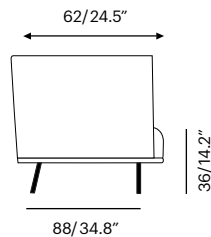

Tubo Club 2 Single