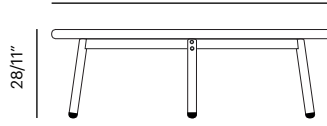

Collection	Description	SKU	Materials	Unit Price
Tubo Mini T -new Tubo Side T Tubo Coffee T Frame Options Available in 19 PC Colors	Tubo Mini T ø50 cm / ø19.6" Table H : 11"	tub-mt-bs (Brass) tub-mt-ss - lbs/- m³	Frame Color CL Color	Call 
	Tubo Side T ø70 cm / ø27.5" Table H : 11"	tub-st-bs (Brass) tub-st-ss - lbs/- m³	Frame Color CL Color	Call
	Tubo Coffee T ø90 cm / ø35.4" Table H : 11"	tub-ct-bs (Brass) tub-ct-ss - lbs/- m³	Frame Color CL Color	Call

ø 50/70/90 - 19.6" / 25.2" / 35.4"

ø 50/22"

44/17.3"

Tubo Mini T

ø 70/25.6"

58/22.8"

Tubo Side T

ø90/37.8"

84/33"

Tubo Coffee T

Lebello Cut Sheet

Specification

Collection	Description	SKU	Materials	Unit Price
Tubo T -new Tubo Cafe T Tubo Bar T Diecasted / Granite Base	Tubo Caffè 56 ø56 cm / ø22" Table H : 28.3" 	tub-t56 - lbs./- m³	Frame Color / Cast base Frame Color / Granite base	Call Call
	Tubo Table 70 ø70 cm / ø27.5" Table H : 35.4" 	tub-t70 - lbs./- m³	Frame Color / Cast base Frame Color / Granite base	Call Call
	Tubo Counter 70 ø70 cm / ø27.5" Table H : 35.4" 	tub-c70 - lbs./- m³	Frame Color / Cast base Frame Color / Granite base	Call Call
	Tubo Bar 70 ø70 cm / ø27.5" Table H : 43.3" 	tub-b70 - lbs./- m³	Frame Color / Cast base Frame Color / Granite base	Call Call
CL Insert				
	T50 Insert 	cl-r50	CL Color	Call
	T64 Insert 	cl-r64	CL Color	Call

ø 56/70 - 22" / 27.5"

Tubo T

Tubo Counter T

Tubo Bar T

Lebello Cut Sheet Specification

Collection	Description	SKU	Materials	Unit Price	
Tube Chair -new Frame Options Available in 19 PC Colors	Tube Chair 61 x 55 x 74 cm Seat H : 17.5"	tub-ch - lbs/- m ³ 	Frame color / Leonardo Frame color / Surface Tex	Call Call	
	Cushion COM: 0.00 sqm	tub-ch-c 	Fabric G3 Fabric G4 Fabric G5	Call Call Call	
		tub-c-qdf	QDF Foam Only	Call	