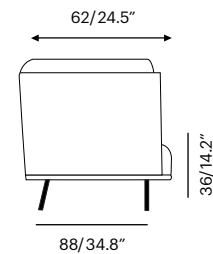

Lebello Cut Sheet

Specification

Collection	Description	SKU	Materials	Unit Price	
Tubo Club -new	Tubo Club 99 x 87 x 64 cm Seat H : 22"	ctub - lbs/- m ³	Frame color / Leonardo Frame color / Surface Tex	Call Call	
	Seat Cushion + Pillow COM: 0.00 sqm	ctub-c 	Fabric G3 Fabric G4 Fabric G5	Call Call Call	

Seat Cushion + Pillow COM: 0.00 sqm	ctub-2-qdf 	QDF Foam Only	Call
---	--	---------------	----------------------

Tubo Club Double 103 x 88 x 89 cm Seat H : 22"	ctub-2B - lbs/- m ³	Frame color / Leonardo Frame color / Surface Tex	Call Call
---	--	---	--

Tubo Club 2 Single

Tubo Club 2 Double

Lebello Cut Sheet

Specification

Collection	Description	SKU	Materials	Unit Price	
Tubo Sofa -new Tubo Sofa 2 Frame Options Available in 19 PC Colors	Tubo Sofa 180 x 67 x 64 cm Seat H : 14.2"	tub-sf - lbs/- m ³ 	Frame color / Leonardo Frame color / Surface Tex	Call Call	
	Seat Cushion + Pillow COM: 0.00 sqm	tub-sf-c 	Fabrics G3 Fabrics G4 Fabrics G5	Call Call Call	
		tub-sf-qdf	QDF Foam Only	Call	
	Tubo Sofa 2B 180 x 67 x 84 cm Seat H : 14.2"	tub-sf2 - lbs/- m ³ 	Frame color / Leonardo Frame color / Surface Tex	Call Call	
	Seat Cushion + Pillow COM: 0.00 sqm	tub-sf2-c 	Fabrics G3 Fabrics G4 Fabrics G5	Call Call Call	
		tub-sf2-qdf	QDF Foam Only	Call	