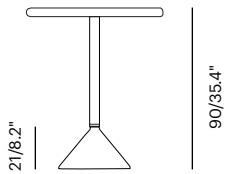

Collection	Description	SKU	Materials	Unit Price
Tubo Mini T -new Tubo Side T Tubo Coffee T Frame Options Available in 19 PC Colors	Tubo Mini T ø50 cm / ø19.6" Table H : 11"	tub-mt-bs (Brass) tub-mt-ss - lbs/- m³	Frame Color CL Color	Call 
	Tubo Side T ø70 cm / ø27.5" Table H : 11"	tub-st-bs (Brass) tub-st-ss - lbs/- m³	Frame Color CL Color	Call
	Tubo Coffee T ø90 cm / ø35.4" Table H : 11"	tub-ct-bs (Brass) tub-ct-ss - lbs/- m³	Frame Color CL Color	Call

ø 50/70/90 - 19.6" / 25.2" / 35.4"

ø 50/22"

44/17.3"

Tubo Mini T

ø 70/25.6"

58/22.8"

Tubo Side T

ø90/37.8"

84/33"

Tubo Coffee T

Lebello Cut Sheet

Specification

Collection	Description	SKU	Materials	Unit Price
Tubo T -new Tubo Cafe T Tubo Bar T Diecasted / Granite Base	Tubo Caffè 56 ø56 cm / ø22" Table H : 28.3" 	tub-t56 - lbs./- m³	Frame Color / Cast base Frame Color / Granite base	Call Call
	Tubo Table 70 ø70 cm / ø27.5" Table H : 35.4" 	tub-t70 - lbs./- m³	Frame Color / Cast base Frame Color / Granite base	Call Call
	Tubo Counter 70 ø70 cm / ø27.5" Table H : 35.4" 	tub-c70 - lbs./- m³	Frame Color / Cast base Frame Color / Granite base	Call Call
	Tubo Bar 70 ø70 cm / ø27.5" Table H : 43.3" 	tub-b70 - lbs./- m³	Frame Color / Cast base Frame Color / Granite base	Call Call
CL Insert				
	T50 Insert 	cl-r50	CL Color	Call
	T64 Insert 	cl-r64	CL Color	Call

ø 56/70 - 22" / 27.5"

Tubo T

Tubo Counter T

Tubo Bar T

Lebello Cut Sheet Specification

Collection	Description	SKU	Materials	Unit Price	
Tube Chair -new Frame Options Available in 19 PC Colors	Tube Chair 61 x 55 x 74 cm Seat H : 17.5"	tub-ch - lbs/- m ³ 	Frame color / Leonardo Frame color / Surface Tex	Call Call	
	Cushion COM: 0.00 sqm	tub-ch-c 	Fabric G3 Fabric G4 Fabric G5	Call Call Call	
		tub-c-qdf	QDF Foam Only	Call	