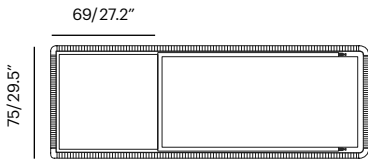

Lebello Cut Sheet Specification

Collection	Description	SKU	Materials	Unit Price
Chaise 7 Sun Day® -new Frame Options Available in 19 PC Colors with Lebello Ropetek® Optional leather strap and 3 sets of wheels	Chaise 7 4 Adjustments: 0°, 20°, 30°, 40°	ch7-sds-ss (stainless) ch7-sds-bs (brass) 64.2 lbs/0.40 m³	Frame color Ropetek®	Call
	Chaise 7S Sport Wheel	ch7s-sds-ss (stainless) ch7s-sds-bs (brass) 64.2 lbs/0.40 m³	Frame color Ropetek®	Call
	Chaise 7Sx Sport Wheel Black Diamond Cut and Hardware	ch7x-sds-ss (stainless) ch7x-sds-bs (brass) 64.2 lbs/0.40 m³	Frame color Ropetek®	Call
	Cushion COM: 3.00 sqm	ch7-sd-c ch7-sd-qdf	Fabric G2 Fabric G3 Fabric G4 Fabric G5 QDF Foam Only	Call Call Call Call Call
	Decor Head Pillow 30 x 50 cm COM: 1.10 sqm	p-350 ps-350	Fabric G2 Fabric G3 Fabric G4 Fabric G5 Pillow filler only	Call Call Call Call Call
	Optional Leather Strap			
	Levler	ch7-ls		Call