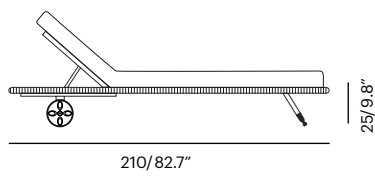

Lightweight Sport Wheel