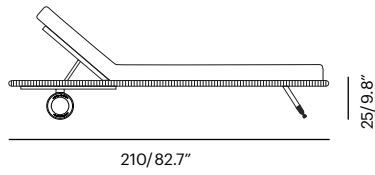

Chaise 7 Sun Day®

Chaise 7 Sun Day®
Cushion / Pillow

The Chaise 7 Sun-Day® a modern lounge that provides a sleek addition to your outdoor area. The bespoke sun lounge is designed with intricate detail and woven in our flat Ropetek®. The adjustable and movable sun lounge features solid brass or stainless steel hardware and has various wheel design options to fully customize your sunbed. Belonging to the 7 series, Sun-Day® features hardware and tips finished in brass or stainless steel.

Lebello Cut Sheet Specification

Collection	Description	SKU	Materials	Unit Price
Chaise 7 Sun Day® -new Frame Options Available in 19 PC Colors with Lebello Ropetek® Optional leather strap and 3 sets of wheels	Chaise 7 4 Adjustments: 0°, 20°, 30°, 40°	ch7-sds-ss (stainless) ch7-sds-bs (brass) 64.2 lbs/0.40 m³	Frame color Ropetek®	Call
	Chaise 7S Sport Wheel	ch7s-sds-ss (stainless) ch7s-sds-bs (brass) 64.2 lbs/0.40 m³	Frame color Ropetek®	Call
	Chaise 7Sx Sport Wheel Black Diamond Cut and Hardware	ch7x-sds-ss (stainless) ch7x-sds-bs (brass) 64.2 lbs/0.40 m³	Frame color Ropetek®	Call
	Cushion COM: 3.00 sqm	ch7-sd-c ch7-sd-qdf	Fabric G2 Fabric G3 Fabric G4 Fabric G5 QDF Foam Only	Call Call Call Call Call
	Decor Head Pillow 30 x 50 cm COM: 1.10 sqm	p-350 ps-350	Fabric G2 Fabric G3 Fabric G4 Fabric G5 Pillow filler only	Call Call Call Call Call
	Optional Leather Strap			
	Levler	ch7-ls		Call