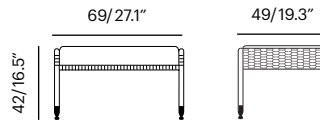

Club 7 Puff Stool