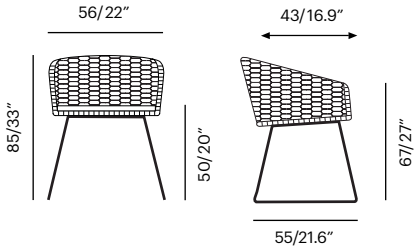

Puff series

Chair 7 Puff Sledge
Chair 7 Puff Sledge Lounge
Chair 7 Puff
Chair 7 Puff Lounge

Club 7 Puff
Club 7 Puff Stool
Club 7 Puff Rock
Club 7 Sofa Puff
Cushions / Pillows

Lebello Cut Sheet

Specification

Collection	Description	SKU	Materials	Unit Price
Chair 7 Puff Sledge -new	Chair 7 Puff Sledge 56x 62 x 85 cm Seat D: 16.9" Arm H: 27" Seat H : 20"	c7pl-sled - lbs/0.30 m ³	Tube Rope Frame Color	Call

Frame Options

Available in 19 PC Colors with
Lebello Tube Ropes

Chair 7 Puff Sledge Lounge -new	Chair 7 Puff Sledge Lounge 56x 62 x 61 cm Seat D: 16.9" Arm H: 20.8" Seat H : 13.8"	c7pl-wl 22.0 lbs/0.21 m ³	Tube Rope Frame Color	Call
--	--	--	--------------------------	-------------

Lebello Cut Sheet Specification

Collection	Description	SKU	Materials	Unit Price
Chair 7 Puff Lounge -new	Chair 7 Puff Lounge Brass/Stainless Tips 56x 62 x 61 cm Seat D: 16.9" Arm H: 20.8" Seat H : 13.8"	c7pl-bs (Brass) c7pl-ss 24.6 lbs/0.21 m³	Tube Rope Frame Color	Call