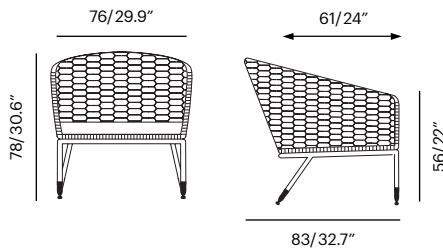

Frame Options

Available in 19 PC Colors with
Lebello Tube Ropes

Cushions For Chair 7 Series	C7 Cushions 45 x 43 x 3.5 cm COM: 0.50 sqm	c7-c-g2 c7-c-g3 c7-c-g4 c7-c-g5	Fabric G2 Fabric G3 Fabric G4 Fabric G5	Call Call Call Call
Foam Insert All cushions features Quick Dry Foam Available in 4 fabrics groups		c7-qdf	QDF foam only	Call

Fabric G4

An exclusive fabric line
designed by Lebello

Made in Italy

Lebello Cut Sheet Specification

Collection	Description	SKU	Materials	Unit Price
Club 7 Puff Lounge Club 7 Puff Stool Frame Options Available in 19 PC Colors with Lebello Ropetek®	Club 7 Lounge Brass/Stainless Tips 76 x 83 x 78 cm Seat D: 24"	c7lp-bs (Brass) c7lp-ss 54 lbs/0.22 m³ 	Tube Rope Frame Color	Call
	Club 7 Stool Brass/Stainless Tips 69 x 49 x 42 cm	cst7lp-bs (Brass) cst7lp-ss 54 lbs/0.22 m 	Tube Rope Frame Color	Call

Club 7 Puff Lounge

Club 7 Puff Stool

Club 7 Puff Rock -new Frame Options Available in 19 PC Colors with Lebello Ropetek®	Club 7 Puff Rock Legs in Teak/ Oak Wood 76 x 90 x 78 cm Seat D : 24"	c7lp-r 32.6 lbs/0.27 m³ 	Tube Rope Frame Color	Call
--	---	---------------------------------------	--------------------------	------