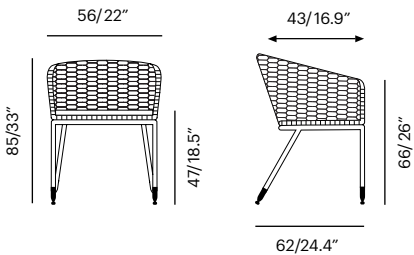

Collection	Description	SKU	Materials	Unit Price
Chair 7 Puff Sledge -new	Chair 7 Puff Sledge 56x 62 x 85 cm Seat D: 16.9" Arm H: 27" Seat H : 20"	c7pl-sled - lbs/0.30 m ³	Tube Rope Frame Color	Call

Frame Options

Available in 19 PC Colors with
Lebello Tube Ropes

Chair 7 Puff Sledge Lounge -new	Chair 7 Puff Sledge Lounge 56x 62 x 61 cm Seat D: 16.9" Arm H: 20.8" Seat H : 13.8"	c7pl-wl 22.0 lbs/0.21 m ³	Tube Rope Frame Color	Call
--	--	--	--------------------------	-------------

Chair 7 Puff -new	Chair 7 Puff Brass/Stainless Tips 56x 62 x 85 cm Seat D: 16.9" Arm H: 26" Seat H : 18.5"	c7p-bs (Brass) c7p-ss 24.6 lbs/0.30 m ³	Tube Rope Frame Color	Call
--	--	--	--------------------------	-------------

Lebello Cut Sheet Specification

Collection	Description	SKU	Materials	Unit Price
Chair 7 Puff Lounge -new	Chair 7 Puff Lounge Brass/Stainless Tips 56x 62 x 61 cm Seat D: 16.9" Arm H: 20.8" Seat H : 13.8"	c7pl-bs (Brass) c7pl-ss 24.6 lbs/0.21 m³	Tube Rope Frame Color	Call