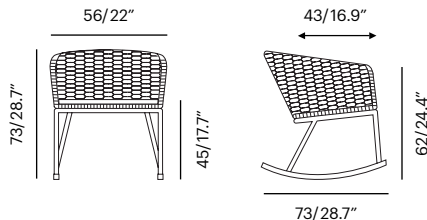

Chair 7 Puff -new	Chair 7 Puff Brass/Stainless Tips 56x 62 x 85 cm Seat D: 16.9" Arm H: 26" Seat H : 18.5"	c7p-bs (Brass) c7p-ss 24.6 lbs/0.30 m ³	Tube Rope Frame Color	Call
--	--	--	--------------------------	-------------

Lebello Cut Sheet Specification

Collection	Description	SKU	Materials	Unit Price
Chair 7 Puff Lounge -new	Chair 7 Puff Lounge Brass/Stainless Tips 56x 62 x 61 cm Seat D: 16.9" Arm H: 20.8" Seat H : 13.8"	c7pl-bs (Brass) c7pl-ss 24.6 lbs/0.21 m³	Tube Rope Frame Color	Call

Frame Options

Available in 19 PC Colors with
Lebello Tube Ropes

Chair 7 Puff Rock -new	Chair 7 Puff Rock Brass/Stainless Tips 56x 62 x 61 cm Seat D: 16.9" Arm H: 20.8" Seat H : 13.8"	c7pl-bs (Brass) c7pl-ss 24.6 lbs/0.21 m³	Tube Rope Frame Color	Call
---	---	--	--------------------------	-------------

Frame Options

Available in 19 PC Colors with
Lebello Tube Ropes

Cushions For Chair 7 Series	C7 Cushions 45 x 43 x 3.5 cm COM: 0.50 sqm	c7-c-g2 c7-c-g3 c7-c-g4 c7-c-g5	Fabric G2 Fabric G3 Fabric G4 Fabric G5	Call Call Call Call
Foam Insert All cushions features Quick Dry Foam Available in 4 fabrics groups		c7-qdf	QDF foam only	Call