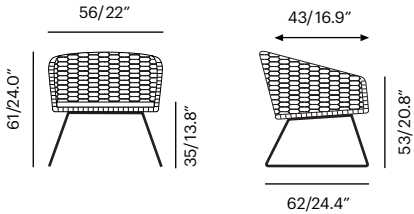

Puff series

Chair 7 Puff Sledge
Chair 7 Puff Sledge Lounge
Chair 7 Puff
Chair 7 Puff Lounge

Club 7 Puff
Club 7 Puff Stool
Club 7 Puff Rock
Club 7 Sofa Puff
Cushions / Pillows

Lebello Cut Sheet

Specification

Collection	Description	SKU	Materials	Unit Price
Chair 7 Puff Sledge -new	Chair 7 Puff Sledge 56x 62 x 85 cm Seat D: 16.9" Arm H: 27" Seat H : 20"	c7pl-sled - lbs/0.30 m ³	Tube Rope Frame Color	Call

Frame Options

Available in 19 PC Colors with
Lebello Tube Ropes

Chair 7 Puff Sledge Lounge -new	Chair 7 Puff Sledge Lounge 56x 62 x 61 cm Seat D: 16.9" Arm H: 20.8" Seat H : 13.8"	c7pl-wl 22.0 lbs/0.21 m ³	Tube Rope Frame Color	Call
--	--	--	--------------------------	-------------

Lebello Cut Sheet Specification

Collection	Description	SKU	Materials	Unit Price
Chair 7 Puff Lounge -new	Chair 7 Puff Lounge Brass/Stainless Tips 56x 62 x 61 cm Seat D: 16.9" Arm H: 20.8" Seat H : 13.8"	c7pl-bs (Brass) c7pl-ss 24.6 lbs/0.21 m³	Tube Rope Frame Color	Call