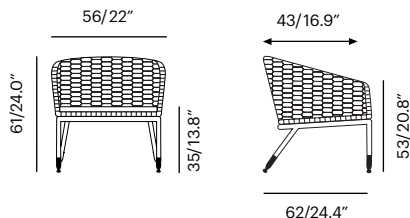

Available in 19 PC Colors with
Lebello Tube Ropes

Chair 7 Puff Sledge Lounge -new	Chair 7 Puff Sledge Lounge 56x 62 x 61 cm Seat D: 16.9" Arm H: 20.8" Seat H : 13.8"	c7pl-wl 22.0 lbs/0.21 m ³	Tube Rope Frame Color	Call
--	--	--	--------------------------	-------------

Chair 7 Puff -new	Chair 7 Puff Brass/Stainless Tips 56x 62 x 85 cm Seat D: 16.9" Arm H: 26" Seat H : 18.5"	c7p-bs (Brass) c7p-ss 24.6 lbs/0.30 m ³	Tube Rope Frame Color	Call
--	--	--	--------------------------	-------------

Lebello Cut Sheet Specification

Collection	Description	SKU	Materials	Unit Price
Chair 7 Puff Lounge -new	Chair 7 Puff Lounge Brass/Stainless Tips 56x 62 x 61 cm Seat D: 16.9" Arm H: 20.8" Seat H : 13.8"	c7pl-bs (Brass) c7pl-ss 24.6 lbs/0.21 m³	Tube Rope Frame Color	Call

Frame Options

Available in 19 PC Colors with
Lebello Tube Ropes

Chair 7 Puff Rock -new	Chair 7 Puff Rock Brass/Stainless Tips 56x 62 x 61 cm Seat D: 16.9" Arm H: 20.8" Seat H : 13.8"	c7pl-bs (Brass) c7pl-ss 24.6 lbs/0.21 m³	Tube Rope Frame Color	Call
---	---	--	--------------------------	-------------