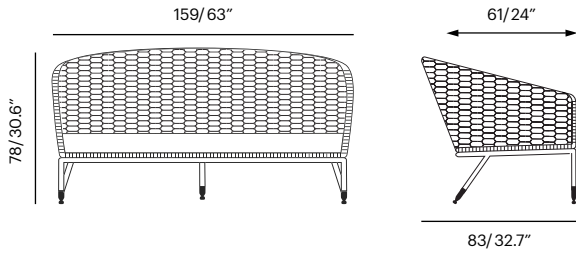

Club 7 Puff Lounge

Club 7 Puff Stool

Club 7 Puff Rock -new Frame Options Available in 19 PC Colors with Lebello Ropetek®	Club 7 Puff Rock Legs in Teak/ Oak Wood 76 x 90 x 78 cm Seat D : 24"	c7lp-r 32.6 lbs/0.27 m³ 	Tube Rope Frame Color	Call
--	---	---------------------------------------	--------------------------	------

Lebello Cut Sheet Specification

Collection	Description	SKU	Materials	Unit Price
Cushions/Pillows For Club 7 Series	C7 Lounge Seat	c7l-c-g2	Fabric G2	Call
	Cushion	c7l-c-g3	Fabric G3	Call
	63 x 64 x 9 cm	c7l-c-g4	Fabric G4	Call
	COM: 1.30 sqm	c7l-c-g5	Fabric G5	Call
Foam Insert All cushions features Quick Dry Foam Available in 4 fabrics groups	C7 Lounge Back	c7l-cb-g2	Fabric G2	Call
	Pillow	c7l-cb-g3	Fabric G3	Call
	55 x 50 x 4 cm	c7l-cb-g4	Fabric G4	Call
	COM: 0.60 sqm	c7l-cb-g5	Fabric G5	Call
Fabric G4 An exclusive fabric line designed by Lebello	C7 Lounge Back	c7l-cb2-g2	Fabric G2	Call
	Pillow 2	c7l-cb2-g3	Fabric G3	Call
	50 x 40 x 4 cm	c7l-cb2-g4	Fabric G4	Call
	COM: 0.55 sqm	c7l-cb2-g5	Fabric G5	Call
Made in Italy	C7 Stool Cushion	cst7l-c-g2	Fabric G2	Call
	63 x 49 x 9 cm	cst7l-c-g3	Fabric G3	Call
	COM: 0.70 sqm	cst7l-c-g4	Fabric G4	Call
		cst7l-c-g5	Fabric G5	Call

Lebello Cut Sheet

Specification

Collection	Description	SKU	Materials	Unit Price
Club 7 Puff Sofa -new Frame Options Available in 19 PC Colors with Lebello Ropetek®	Club 7 Puff Sofa Brass/Stainless Tips 159 x 83 x 78 cm Seat D : 24"	c7ps-bs (Brass) c7ps-ss 52 lbs/0.91 m³ 	Tube Rope Frame Color	Call 