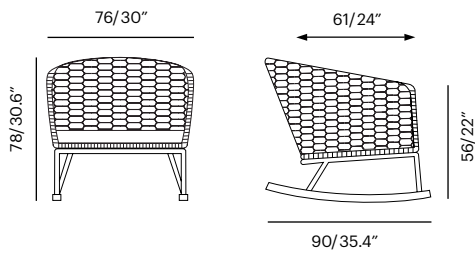

Frame Options

Available in 19 PC Colors with
Lebello Tube Ropes

Cushions For Chair 7 Series	C7 Cushions 45 x 43 x 3.5 cm COM: 0.50 sqm	c7-c-g2 c7-c-g3 c7-c-g4 c7-c-g5	Fabric G2 Fabric G3 Fabric G4 Fabric G5	Call Call Call Call
Foam Insert All cushions features Quick Dry Foam Available in 4 fabrics groups		c7-qdf	QDF foam only	Call

Fabric G4

An exclusive fabric line
designed by Lebello

Made in Italy

Lebello Cut Sheet Specification

Collection	Description	SKU	Materials	Unit Price
Club 7 Puff Lounge Club 7 Puff Stool Frame Options Available in 19 PC Colors with Lebello Ropetek®	Club 7 Lounge Brass/Stainless Tips 76 x 83 x 78 cm Seat D: 24"	c7lp-bs (Brass) c7lp-ss 54 lbs/0.22 m³ 	Tube Rope Frame Color	Call
	Club 7 Stool Brass/Stainless Tips 69 x 49 x 42 cm	cst7lp-bs (Brass) cst7lp-ss 54 lbs/0.22 m 	Tube Rope Frame Color	Call

Lebello Cut Sheet Specification

Collection	Description	SKU	Materials	Unit Price
Cushions/Pillows For Club 7 Series	C7 Lounge Seat	c7l-c-g2	Fabric G2	Call
	Cushion	c7l-c-g3	Fabric G3	Call
	63 x 64 x 9 cm	c7l-c-g4	Fabric G4	Call
	COM: 1.30 sqm	c7l-c-g5	Fabric G5	Call
Foam Insert All cushions features Quick Dry Foam Available in 4 fabrics groups	C7 Lounge Back	c7l-cb-g2	Fabric G2	Call
	Pillow	c7l-cb-g3	Fabric G3	Call
	55 x 50 x 4 cm	c7l-cb-g4	Fabric G4	Call
	COM: 0.60 sqm	c7l-cb-g5	Fabric G5	Call
Fabric G4 An exclusive fabric line designed by Lebello	C7 Lounge Back	c7l-cb2-g2	Fabric G2	Call
	Pillow 2	c7l-cb2-g3	Fabric G3	Call
	50 x 40 x 4 cm	c7l-cb2-g4	Fabric G4	Call
	COM: 0.55 sqm	c7l-cb2-g5	Fabric G5	Call
Made in Italy	C7 Stool Cushion	cst7l-c-g2	Fabric G2	Call
	63 x 49 x 9 cm	cst7l-c-g3	Fabric G3	Call
	COM: 0.70 sqm	cst7l-c-g4	Fabric G4	Call
		cst7l-c-g5	Fabric G5	Call