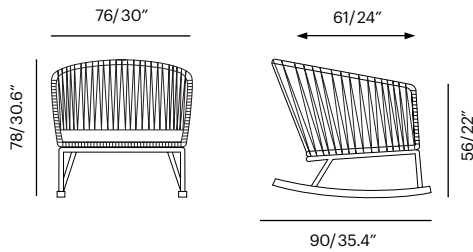

Club 7 Rock -new	Club 7 Rock Legs in Teak/ Oak Wood 76 x 90 x 78 cm Seat D : 24"	c7l-r 32.6 lbs/0.27 m³	Ropetek® Frame Color	Call

Frame Options
Available in 15 PC Colors with
Lebello Ropetek® Flat/Round