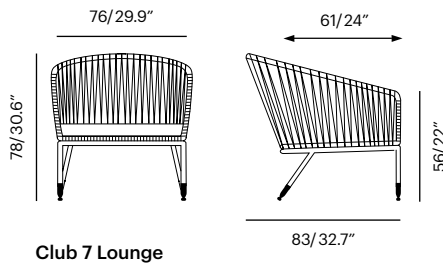

# Lebello Cut sheet Specification

Collection	Description	SKU	Materials	Unit Price
<b>Club 7 Lounge</b> <span style="background-color: #0070C0; color: white; padding: 2px;">-new</span> <b>Club 7 Stool</b>	<b>C7 Lounge</b> Brass/Stainless Tips 76 x 83 x 78 cm Seat D: 24"	<b>c7l-bs</b> (Brass) <b>c7l-ss</b> 54 lbs/0.22 m <sup>3</sup>	Ropetek® Frame Color	Call
	<b>C7 Stool</b> Brass/Stainless Tips 69 x 49 x 42 cm	<b>cst7l-bs</b> (Brass) <b>cst7l-ss</b> 54 lbs/0.22 m	Ropetek® Frame Color	Call

**Frame Options**  
 Available in 15 PC Colors with  
 Lebello Ropetek® Flat/Round

<b>Club 7 Rock</b> <span style="background-color: #0070C0; color: white; padding: 2px;">-new</span>	<b>Club 7 Rock</b> Legs in Teak/ Oak Wood 76 x 90 x 78 cm Seat D : 24"	<b>c7l-r</b> 32.6 lbs/0.27 m <sup>3</sup>	Ropetek® Frame Color	Call
---	--	--	-------------------------	------