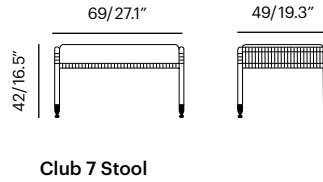

# Lebello Cut sheet Specification

Collection	Description	SKU	Materials	Unit Price
<b>Club 7 Lounge</b> <span style="background-color: #0070C0; color: white; padding: 2px;">-new</span> <b>Club 7 Stool</b>	<b>C7 Lounge</b> Brass/Stainless Tips 76 x 83 x 78 cm Seat D: 24"	<b>c7l-bs</b> (Brass) <b>c7l-ss</b> 54 lbs/0.22 m <sup>3</sup>	Ropetek® Frame Color	Call
	<b>C7 Stool</b> Brass/Stainless Tips 69 x 49 x 42 cm	<b>cst7l-bs</b> (Brass) <b>cst7l-ss</b> 54 lbs/0.22 m	Ropetek® Frame Color	Call

**Frame Options**  
 Available in 15 PC Colors with  
 Lebello Ropetek® Flat/Round

<b>Club 7 Rock</b> <span style="background-color: #0070C0; color: white; padding: 2px;">-new</span>	<b>Club 7 Rock</b> Legs in Teak/ Oak Wood 76 x 90 x 78 cm Seat D : 24"	<b>c7l-r</b> 32.6 lbs/0.27 m <sup>3</sup>	Ropetek® Frame Color	Call
---	--	--	-------------------------	------