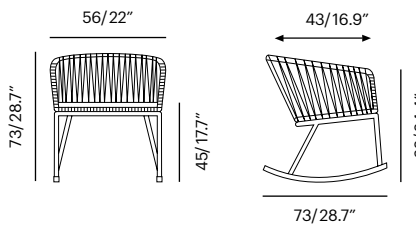

Lebello Cut sheet Specification

Collection	Description	SKU	Materials	Unit Price
Chair 7 / Chair 7 W -new Frame Options Available in 15 PC Colors with Lebello Ropetek®	Chair 7 Brass/Stainless Tips 56 x 61 x 85 cm Seat D : 16.9" Arm H: 26"	c7-bs (Brass) c7-ss 54 lbs/0.22 m ³ 	Ropetek® Frame Color	Call 
	Chair 7 W Brass/Stainless Tips 56 x 61 x 85 cm Seat D : 16.9" Arm H: 26"	c7w-bs (Brass) c7w-ss 54 lbs/0.22 m ³	Ropetek® Flat Frame Color	Call

Chair 7

Chair 7 W

Chair 7 Rock / Chair 7 Rock W -new Frame Options Available in 15 PC Colors with Lebello Ropetek®	Chair 7 Rock Legs in Teak/ Walnut Wood 56 x 73 x 73 cm Seat D : 16.9" Arm H: 24.4"	c7-r 54 lbs/0.22 m ³ 	Ropetek® Frame Color	Call 
	Chair 7 Rock W Legs in Teak/ Walnut Wood 56 x 73 x 73 cm Seat D : 16.9" Arm H: 24.4"	c7w-r 54 lbs/0.22 m ³	Ropetek® Flat Frame Color	Call

Chair 7 Rock

Chair 7 Rock W

Lebello Cut sheet

Specification

Collection	Description	SKU	Materials	Unit Price	
Cushions -new For Chair 7 Series	C7 Cushions	c7-c-g2	Fabric G2	Call	
	45 x 43 x 3.5 cm	c7-c-g3	Fabric G3	Call	
	COM: 0.50 sqm	c7-c-g4	Fabric G4	Call	
		c7-c-g5	Fabric G5	Call	
		c7-qdf	QDF foam only	Call	
Foam Insert All cushions features Quick Dry Foam Available in 4 fabrics groups					
Fabric G4 An exclusive fabric line designed by Lebello					