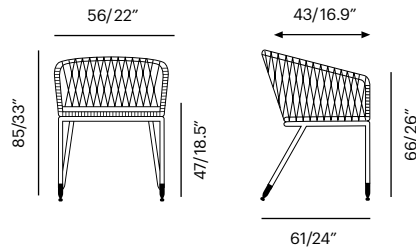

Lebello Cut sheet Specification

Collection	Description	SKU	Materials	Unit Price
Chair 7 / Chair 7 W -new Frame Options Available in 15 PC Colors with Lebello Ropetek®	Chair 7 Brass/Stainless Tips 56 x 61 x 85 cm Seat D : 16.9" Arm H: 26"	c7-bs (Brass) c7-ss 54 lbs/0.22 m ³ 	Ropetek® Frame Color	Call 
	Chair 7 W Brass/Stainless Tips 56 x 61 x 85 cm Seat D : 16.9" Arm H: 26"	c7w-bs (Brass) c7w-ss 54 lbs/0.22 m ³	Ropetek® Flat Frame Color	Call

Chair 7

Chair 7 W

Chair 7 Rock / Chair 7 Rock W -new Frame Options Available in 15 PC Colors with Lebello Ropetek®	Chair 7 Rock Legs in Teak/ Walnut Wood 56 x 73 x 73 cm Seat D : 16.9" Arm H: 24.4"	c7-r 54 lbs/0.22 m ³ 	Ropetek® Frame Color	Call 
	Chair 7 Rock W Legs in Teak/ Walnut Wood 56 x 73 x 73 cm Seat D : 16.9" Arm H: 24.4"	c7w-r 54 lbs/0.22 m ³	Ropetek® Flat Frame Color	Call

Chair 7 Rock

Chair 7 Rock W

Lebello Cut sheet

Specification

Collection	Description	SKU	Materials	Unit Price	
Cushions -new For Chair 7 Series	C7 Cushions	c7-c-g2	Fabric G2	Call	
	45 x 43 x 3.5 cm	c7-c-g3	Fabric G3	Call	
	COM: 0.50 sqm	c7-c-g4	Fabric G4	Call	
		c7-c-g5	Fabric G5	Call	
		c7-qdf	QDF foam only	Call	
Foam Insert All cushions features Quick Dry Foam Available in 4 fabrics groups					
Fabric G4 An exclusive fabric line designed by Lebello					