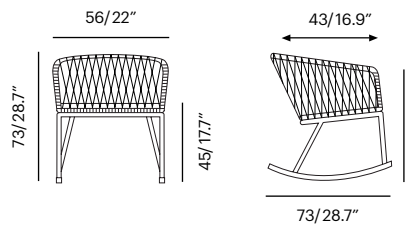

Lebello Cut sheet Specification

Collection	Description	SKU	Materials	Unit Price
Chair 7 / Chair 7 W -new Frame Options Available in 15 PC Colors with Lebello Ropetek®	Chair 7 Brass/Stainless Tips 56 x 61 x 85 cm Seat D : 16.9" Arm H: 26"	c7-bs (Brass) c7-ss 54 lbs/0.22 m ³ 	Ropetek® Frame Color	Call 
	Chair 7 W Brass/Stainless Tips 56 x 61 x 85 cm Seat D : 16.9" Arm H: 26"	c7w-bs (Brass) c7w-ss 54 lbs/0.22 m ³	Ropetek® Flat Frame Color	Call

Chair 7

Chair 7 W

Chair 7 Rock / Chair 7 Rock W -new Frame Options Available in 15 PC Colors with Lebello Ropetek®	Chair 7 Rock Legs in Teak/ Walnut Wood 56 x 73 x 73 cm Seat D : 16.9" Arm H: 24.4"	c7-r 54 lbs/0.22 m ³ 	Ropetek® Frame Color	Call 
	Chair 7 Rock W Legs in Teak/ Walnut Wood 56 x 73 x 73 cm Seat D : 16.9" Arm H: 24.4"	c7w-r 54 lbs/0.22 m ³	Ropetek® Flat Frame Color	Call

Chair 7 Rock

Chair 7 Rock W

Lebello Cut sheet

Specification

Collection	Description	SKU	Materials	Unit Price	
Cushions -new For Chair 7 Series	C7 Cushions	c7-c-g2	Fabric G2	Call	
	45 x 43 x 3.5 cm	c7-c-g3	Fabric G3	Call	
	COM: 0.50 sqm	c7-c-g4	Fabric G4	Call	
		c7-c-g5	Fabric G5	Call	
		c7-qdf	QDF foam only	Call	
Foam Insert All cushions features Quick Dry Foam Available in 4 fabrics groups					
Fabric G4 An exclusive fabric line designed by Lebello					