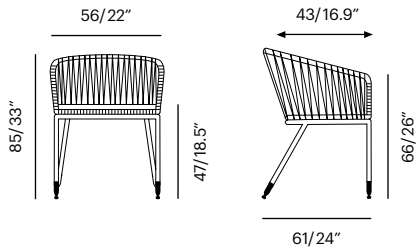

Lebello Cut sheet Specification

Collection	Description	SKU	Materials	Unit Price
Chair 7 / Chair 7 W -new Frame Options Available in 15 PC Colors with Lebello Ropetek®	Chair 7 Brass/Stainless Tips 56 x 61 x 85 cm Seat D : 16.9" Arm H: 26"	c7-bs (Brass) c7-ss 54 lbs/0.22 m ³ 	Ropetek® Frame Color	Call 
	Chair 7 W Brass/Stainless Tips 56 x 61 x 85 cm Seat D : 16.9" Arm H: 26"	c7w-bs (Brass) c7w-ss 54 lbs/0.22 m ³	Ropetek® Flat Frame Color	Call

Chair 7

Chair 7 W

Chair 7 Rock / Chair 7 Rock W -new Frame Options Available in 15 PC Colors with Lebello Ropetek®	Chair 7 Rock Legs in Teak/ Walnut Wood 56 x 73 x 73 cm Seat D : 16.9" Arm H: 24.4"	c7-r 54 lbs/0.22 m ³ 	Ropetek® Frame Color	Call 
	Chair 7 Rock W Legs in Teak/ Walnut Wood 56 x 73 x 73 cm Seat D : 16.9" Arm H: 24.4"	c7w-r 54 lbs/0.22 m ³	Ropetek® Flat Frame Color	Call

Chair 7 Rock

Chair 7 Rock W

Lebello Cut sheet

Specification

Collection	Description	SKU	Materials	Unit Price	
Cushions -new For Chair 7 Series	C7 Cushions	c7-c-g2	Fabric G2	Call	
	45 x 43 x 3.5 cm	c7-c-g3	Fabric G3	Call	
	COM: 0.50 sqm	c7-c-g4	Fabric G4	Call	
		c7-c-g5	Fabric G5	Call	
		c7-qdf	QDF foam only	Call	
Foam Insert All cushions features Quick Dry Foam Available in 4 fabrics groups					
Fabric G4 An exclusive fabric line designed by Lebello					