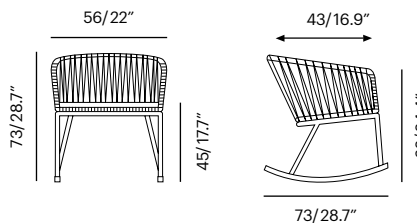

Lebello Cut sheet Specification

Collection	Description	SKU	Materials	Unit Price
Chair 7 / Chair 7 Criss W -new Frame Options Available in 13 PC Colors with Lebello Ropetek® Flat	Chair 7 Brass/Stainless Tips 56 x 61 x 85 cm Seat D: 16.9" cm Arm H: 26" cm	c7-bs (Brass) c7-ss 54 lbs/0.22 m ³	Ropetek® Flat Frame Color	Call 
	Chair 7 Criss W Brass/Stainless Tips 56 x 61 x 85 cm Seat D: 16.9" cm Arm H: 26" cm	c7w-bs (Brass) c7w-ss 54 lbs/0.22 m ³	Ropetek® Flat Frame Color 	Call

Chair 7

Chair 7 Criss W

Chair 7 Rock / Chair 7 Rock Criss W -new

Frame Options
 Available in 13 PC Colors with
 Lebello Ropetek® Flat

Chair 7 Rock Legs in Teak/ Walnut Wood 56 x 61 x 73 cm Seat D: 16.9" Arm H: 24.4"	c7-r 54 lbs/0.22 m ³	Ropetek® Flat Frame Color	Call 
---	---	------------------------------	--

Chair 7 Rock Criss W Legs in Teak/ Walnut Wood 56 x 61 x 73 cm Seat D: 16.9" Arm H: 24.4"	c7w-r 54 lbs/0.22 m ³	Ropetek® Flat Frame Color 	Call
---	--	---	------

Chair 7 Rock

Chair 7 Rock Criss W

Lebello Cut sheet

Specification

Collection	Description	SKU	Materials	Unit Price	
Cushions -new For Chair 7 Series Foam Insert All cushions features Quick Dry Foam Available in 4 fabrics groups Fabric G4/G5 An exclusive fabric line designed by Lebello	C7 Cushions	c7-c-g2	Fabric G2	Call	
	45 x 43 x 3.5 cm	c7-c-g3	Fabric G3	Call	
	COM: 0.50 sqm	c7-c-g4	Fabric G4	Call	
		c7-c-g5	Fabric G5	Call	
		