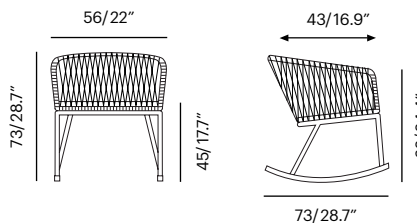

Lebello Cut sheet Specification

Collection	Description	SKU	Materials	Unit Price
Chair 7 / Chair 7 Criss W -new Frame Options Available in 13 PC Colors with Lebello Ropetek® Flat	Chair 7 Brass/Stainless Tips 56 x 61 x 85 cm Seat D: 16.9" cm Arm H: 26" cm	c7-bs (Brass) c7-ss 54 lbs/0.22 m ³	Ropetek® Flat Frame Color	Call 
	Chair 7 Criss W Brass/Stainless Tips 56 x 61 x 85 cm Seat D: 16.9" cm Arm H: 26" cm	c7w-bs (Brass) c7w-ss 54 lbs/0.22 m ³	Ropetek® Flat Frame Color 	Call

Chair 7

Chair 7 Criss W

Chair 7 Rock / Chair 7 Rock Criss W -new

Frame Options
 Available in 13 PC Colors with
 Lebello Ropetek® Flat

Chair 7 Rock Legs in Teak/ Walnut Wood 56 x 61 x 73 cm Seat D: 16.9" Arm H: 24.4"	c7-r 54 lbs/0.22 m ³	Ropetek® Flat Frame Color	Call 
---	---	------------------------------	--

Chair 7 Rock Criss W Legs in Teak/ Walnut Wood 56 x 61 x 73 cm Seat D: 16.9" Arm H: 24.4"	c7w-r 54 lbs/0.22 m ³	Ropetek® Flat Frame Color 	Call
---	--	---	------

Chair 7 Rock

Chair 7 Rock Criss W

Lebello Cut sheet

Specification

Collection	Description	SKU	Materials	Unit Price	
Cushions -new For Chair 7 Series Foam Insert All cushions features Quick Dry Foam Available in 4 fabrics groups Fabric G4/G5 An exclusive fabric line designed by Lebello	C7 Cushions	c7-c-g2	Fabric G2	Call	
	45 x 43 x 3.5 cm	c7-c-g3	Fabric G3	Call	
	COM: 0.50 sqm	c7-c-g4	Fabric G4	Call	
		c7-c-g5	Fabric G5	Call	
		