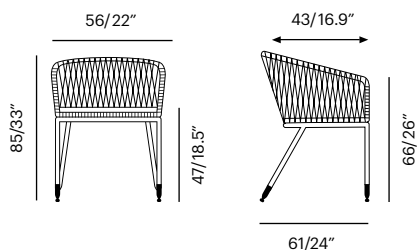

Lebello Cut sheet Specification

Collection	Description	SKU	Materials	Unit Price
Chair 7 / Chair 7 Criss W -new Frame Options Available in 13 PC Colors with Lebello Ropetek® Flat	Chair 7 Brass/Stainless Tips 56 x 61 x 85 cm Seat D: 16.9" cm Arm H: 26" cm	c7-bs (Brass) c7-ss 54 lbs/0.22 m ³	Ropetek® Flat Frame Color	Call 
	Chair 7 Criss W Brass/Stainless Tips 56 x 61 x 85 cm Seat D: 16.9" cm Arm H: 26" cm	c7w-bs (Brass) c7w-ss 54 lbs/0.22 m ³	Ropetek® Flat Frame Color 	Call

Chair 7

Chair 7 Criss W

Chair 7 Rock / Chair 7 Rock Criss W -new

Frame Options
 Available in 13 PC Colors with
 Lebello Ropetek® Flat

Chair 7 Rock Legs in Teak/ Walnut Wood 56 x 61 x 73 cm Seat D: 16.9" Arm H: 24.4"	c7-r 54 lbs/0.22 m ³	Ropetek® Flat Frame Color	Call 
---	---	------------------------------	--

Chair 7 Rock Criss W Legs in Teak/ Walnut Wood 56 x 61 x 73 cm Seat D: 16.9" Arm H: 24.4"	c7w-r 54 lbs/0.22 m ³	Ropetek® Flat Frame Color 	Call
---	--	---	------

Chair 7 Rock

Chair 7 Rock Criss W

Lebello Cut sheet

Specification

Collection	Description	SKU	Materials	Unit Price	
Cushions -new For Chair 7 Series Foam Insert All cushions features Quick Dry Foam Available in 4 fabrics groups Fabric G4/G5 An exclusive fabric line designed by Lebello	C7 Cushions	c7-c-g2	Fabric G2	Call	
	45 x 43 x 3.5 cm	c7-c-g3	Fabric G3	Call	
	COM: 0.50 sqm	c7-c-g4	Fabric G4	Call	
		c7-c-g5	Fabric G5	Call	
		