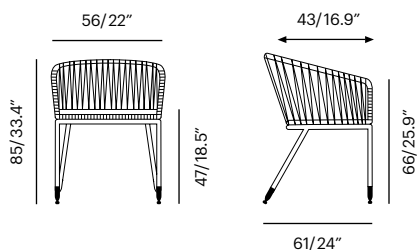

Lebello Cut sheet Specification

Collection	Description	SKU	Materials	Unit Price
Chair 7 / Chair 7 Criss W -new Frame Options Available in 13 PC Colors with Lebello Ropetek® Flat	Chair 7 Brass/Stainless Tips 56 x 61 x 85 cm Seat D: 16.9" cm Arm H: 26" cm	c7-bs (Brass) c7-ss 54 lbs/0.22 m ³	Ropetek® Flat Frame Color	Call 
	Chair 7 Criss W Brass/Stainless Tips 56 x 61 x 85 cm Seat D: 16.9" cm Arm H: 26" cm	c7w-bs (Brass) c7w-ss 54 lbs/0.22 m ³	Ropetek® Flat Frame Color 	Call

Chair 7

Chair 7 Criss W

Chair 7 Rock / Chair 7 Rock Criss W -new

Frame Options
 Available in 13 PC Colors with
 Lebello Ropetek® Flat

Chair 7 Rock Legs in Teak/ Walnut Wood 56 x 61 x 73 cm Seat D: 16.9" Arm H: 24.4"	c7-r 54 lbs/0.22 m ³	Ropetek® Flat Frame Color	Call 
---	---	------------------------------	--

Chair 7 Rock Criss W Legs in Teak/ Walnut Wood 56 x 61 x 73 cm Seat D: 16.9" Arm H: 24.4"	c7w-r 54 lbs/0.22 m ³	Ropetek® Flat Frame Color 	Call
---	--	---	------

Chair 7 Rock

Chair 7 Rock Criss W

Lebello Cut sheet

Specification

Collection	Description	SKU	Materials	Unit Price	
Cushions -new For Chair 7 Series Foam Insert All cushions features Quick Dry Foam Available in 4 fabrics groups Fabric G4/G5 An exclusive fabric line designed by Lebello	C7 Cushions	c7-c-g2	Fabric G2	Call	
	45 x 43 x 3.5 cm	c7-c-g3	Fabric G3	Call	
	COM: 0.50 sqm	c7-c-g4	Fabric G4	Call	
		c7-c-g5	Fabric G5	Call	
		