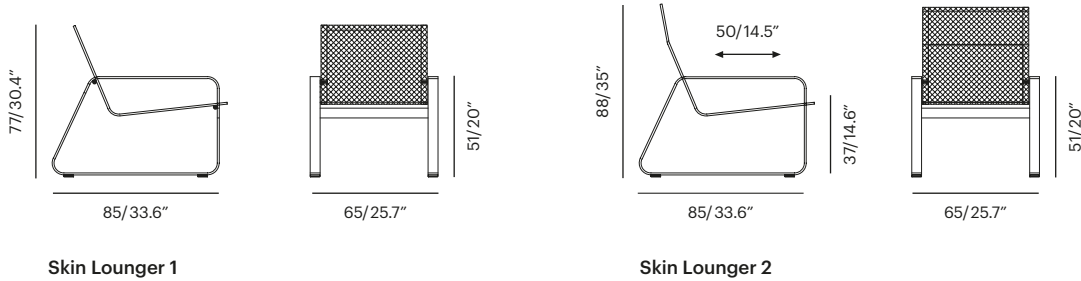

Lebello Cut Sheet Specification

Collection	Item	SKU	Materials	Unit Price
Skin Lounger Solid Aluminium Frame Open Weave Surface	Lounger 1 85 x 65 x 77 cm	skl-1 26.4 lbs/0.56 m³	Frame Color/Fibers	Call 
	Lounger 2 85 x 65 x 88 cm	skl-2 28.6 lbs/0.63 m³  	Frame Color/Fibers	Call

Cushions For Skin Lounger Bespoke Design Custom tailored seat pads with recycled foam with double seam and accent contrast stitching	SK Seat Pad COM: 0.80 sqm	skl-c	Fabric G1 Fabric G2 Fabric G3 Fabric G4 Fabric G5	Call Call Call Call Call	
	SK Head Pad COM: 0.35 sqm	skl-hc	Fabric G1 Fabric G2 Fabric G3 Fabric G4 Fabric G5	Call Call Call Call Call	