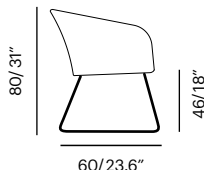

Chair 6 Open W