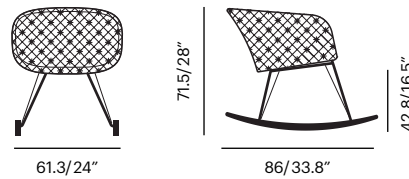

# Lebello Cut Sheet Specification

Collection	Description	SKU	Materials	Unit Price	
<b>Chair 6</b>  with Sledge Base	<b>Shell Chair / Sledge Base</b> Lerris Weave	<b>c6-sled</b> 11 lbs/0.17 m <sup>3</sup>	Standard Fibers Premium Fibers	<a href="#">Call</a> <a href="#">Call</a>	
	<b>Shell Chair / Sledge Base</b> Criss Weave	<b>c6w-sled</b> 11 lbs/0.17 m <sup>3</sup>	Standard Fibers Premium Fibers	<a href="#">Call</a> <a href="#">Call</a>	
	<b>Shell Chair with Open Back / Sledge Base</b> Lerris Weave	<b>c6o-sled</b> 10.6 lbs/0.17 m <sup>3</sup>	Standard Fibers Premium Fibers	<a href="#">Call</a> <a href="#">Call</a>	
	<b>Sledge Spare</b>	<b>sled</b> 54 lbs/0.22 m <sup>3</sup>	304 Stainless	<a href="#">Call</a>	

Chair 6 Lounge

Chair 6 Rock

Collection	Description	SKU	Materials	Unit Price	
Chair 6 Lizard Chair 6 Rock Lizard	Lounge Chair	c6-ld-wl	Standard Fibers	Call	
	Low Sledge Base	15.4 lbs/0.31 m <sup>3</sup>	Premium Fibers	Call	
	2 Tone Weave				
	Rocking Chair with Teak Legs	c6-ld-r	Standard Fibers	Call	
		18.3 lbs/0.29 m <sup>3</sup>	Premium Fibers	Call	
	2 Tone Weave				

Chair 6 Lizard

Chair 6 Rock Lizard

Chair 6 Link Chair 6 Rock Link	Lounge Chair	c6-lk-wl	Standard Fibers	Call	
	Low Sledge Base	15.4 lbs/0.31 m <sup>3</sup>	Premium Fibers	Call	
	Rocking Chair with Teak Legs	c6-lk-r	Standard Fibers	Call	
		18.3 lbs/0.29 m <sup>3</sup>	Premium Fibers	Call	

Chair 6 Link

Chair 6 Rock Link

**Lebello Cut Sheet**  
Specification

Collection	Description	SKU	Materials	Unit Price
<b>Cushions</b> For Chair 6 series	<b>Chair 6</b> COM: 0.50 sqm	<b>c6-c</b>  	Fabric G1 Fabric G2 Fabric G3 Fabric G4 Fabric G5	<a href="#">Call</a> <a href="#">Call</a> <a href="#">Call</a> <a href="#">Call</a> <a href="#">Call</a>
		<b>c6-qdf</b>	QDF foam only	<a href="#">Call</a>