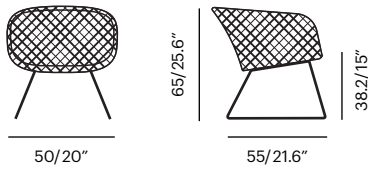

# Lebello Cut Sheet Specification

Collection	Description	SKU	Materials	Unit Price	
<b>Chair 6</b>  with Sledge Base	<b>Shell Chair / Sledge Base</b> Lerris Weave	<b>c6-sled</b> 11 lbs/0.17 m <sup>3</sup>	Standard Fibers Premium Fibers	<a href="#">Call</a> <a href="#">Call</a>	
	<b>Shell Chair / Sledge Base</b> Criss Weave	<b>c6w-sled</b> 11 lbs/0.17 m <sup>3</sup>	Standard Fibers Premium Fibers	<a href="#">Call</a> <a href="#">Call</a>	
	<b>Shell Chair with Open Back / Sledge Base</b> Lerris Weave	<b>c6o-sled</b> 10.6 lbs/0.17 m <sup>3</sup>	Standard Fibers Premium Fibers	<a href="#">Call</a> <a href="#">Call</a>	
	<b>Sledge Spare</b>	<b>sled</b> 54 lbs/0.22 m <sup>3</sup>	304 Stainless	<a href="#">Call</a>	

Chair 6

Chair 6 Open W

Chair 6 Open

<b>Chair 6 Lounge</b> <b>Chair 6 Rock</b>	<b>Lounge Chair Low Sledge Base</b> Criss Weave	<b>c6-wl</b> 15.4 lbs/0.31 m <sup>3</sup>	Standard Fibers Premium Fibers	<a href="#">Call</a> <a href="#">Call</a>	
	<b>Rocking Chair with Teak Legs</b> Criss Weave	<b>c6-r</b> 18.3 lbs/0.29 m <sup>3</sup>	Standard Fibers Premium Fibers	<a href="#">Call</a> <a href="#">Call</a>	  

Chair 6 Lounge

Chair 6 Rock

Collection	Description	SKU	Materials	Unit Price	
Chair 6 Lizard Chair 6 Rock Lizard	Lounge Chair	c6-ld-wl	Standard Fibers	Call	
	Low Sledge Base	15.4 lbs/0.31 m <sup>3</sup>	Premium Fibers	Call	
	2 Tone Weave				
	Rocking Chair with Teak Legs	c6-ld-r	Standard Fibers	Call	
		18.3 lbs/0.29 m <sup>3</sup>	Premium Fibers	Call	
	2 Tone Weave				