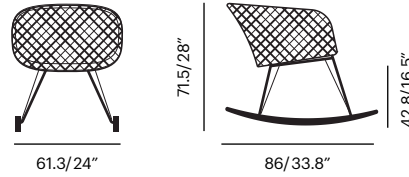

# Lebello Cut Sheet Specification

Collection	Description	SKU	Materials	Unit Price	
<b>Chair 6</b>  with Sledge Base	<b>Shell Chair / Sledge Base</b> Lerris Weave	<b>c6-sled</b> 11 lbs/0.17 m <sup>3</sup>	Standard Fibers Premium Fibers	<a href="#">Call</a> <a href="#">Call</a>	
	<b>Shell Chair / Sledge Base</b> Criss Weave	<b>c6w-sled</b> 11 lbs/0.17 m <sup>3</sup>	Standard Fibers Premium Fibers	<a href="#">Call</a> <a href="#">Call</a>	
	<b>Shell Chair with Open Back / Sledge Base</b> Lerris Weave	<b>c6o-sled</b> 10.6 lbs/0.17 m <sup>3</sup>	Standard Fibers Premium Fibers	<a href="#">Call</a> <a href="#">Call</a>	
	<b>Sledge Spare</b>	<b>sled</b> 54 lbs/0.22 m <sup>3</sup>	304 Stainless	<a href="#">Call</a>	

Chair 6

Chair 6 Open W

Chair 6 Open

<b>Chair 6 Lounge</b> <b>Chair 6 Rock</b>	<b>Lounge Chair Low Sledge Base</b> Criss Weave	<b>c6-wl</b> 15.4 lbs/0.31 m <sup>3</sup>	Standard Fibers Premium Fibers	<a href="#">Call</a> <a href="#">Call</a>	
	<b>Rocking Chair with Teak Legs</b> Criss Weave	<b>c6-r</b> 18.3 lbs/0.29 m <sup>3</sup>	Standard Fibers Premium Fibers	<a href="#">Call</a> <a href="#">Call</a>	  

Chair 6 Lounge

Chair 6 Rock

Collection	Description	SKU	Materials	Unit Price	
Chair 6 Lizard Chair 6 Rock Lizard	Lounge Chair	c6-ld-wl	Standard Fibers	Call	
	Low Sledge Base	15.4 lbs/0.31 m <sup>3</sup>	Premium Fibers	Call	
	2 Tone Weave				
	Rocking Chair with Teak Legs	c6-ld-r	Standard Fibers	Call	
		18.3 lbs/0.29 m <sup>3</sup>	Premium Fibers	Call	
	2 Tone Weave				

Chair 6 Lizard

Chair 6 Rock Lizard

Chair 6 Link Chair 6 Rock Link	Lounge Chair	c6-lk-wl	Standard Fibers	Call	
	Low Sledge Base	15.4 lbs/0.31 m <sup>3</sup>	Premium Fibers	Call	
	Rocking Chair with Teak Legs	c6-lk-r	Standard Fibers	Call	
		18.3 lbs/0.29 m <sup>3</sup>	Premium Fibers	Call	