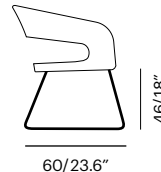

# Lebello Cut Sheet Specification

Collection	Description	SKU	Materials	Unit Price	
<b>Chair 6</b>  with Sledge Base	<b>Shell Chair / Sledge Base</b> Lerris Weave	<b>c6-sled</b> 11 lbs/0.17 m <sup>3</sup>	Standard Fibers Premium Fibers	<a href="#">Call</a> <a href="#">Call</a>	
	<b>Shell Chair / Sledge Base</b> Criss Weave	<b>c6w-sled</b> 11 lbs/0.17 m <sup>3</sup>	Standard Fibers Premium Fibers	<a href="#">Call</a> <a href="#">Call</a>	
	<b>Shell Chair with Open Back / Sledge Base</b> Lerris Weave	<b>c6o-sled</b> 10.6 lbs/0.17 m <sup>3</sup>	Standard Fibers Premium Fibers	<a href="#">Call</a> <a href="#">Call</a>	
	<b>Sledge Spare</b>	<b>sled</b> 54 lbs/0.22 m <sup>3</sup>	304 Stainless	<a href="#">Call</a>	

Chair 6

Chair 6 Open W

Chair 6 Open

<b>Chair 6 Lounge</b> <b>Chair 6 Rock</b>	<b>Lounge Chair Low Sledge Base</b> Criss Weave	<b>c6-wl</b> 15.4 lbs/0.31 m <sup>3</sup>	Standard Fibers Premium Fibers	<a href="#">Call</a> <a href="#">Call</a>	
	<b>Rocking Chair with Teak Legs</b> Criss Weave	<b>c6-r</b> 18.3 lbs/0.29 m <sup>3</sup>	Standard Fibers Premium Fibers	<a href="#">Call</a> <a href="#">Call</a>	  