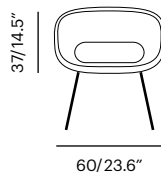

# Lebello Cut Sheet Specification

Collection	Description	SKU	Materials	Unit Price	
<b>Chair 6</b>  with Sledge Base	<b>Shell Chair / Sledge Base</b> Lerris Weave	<b>c6-sled</b> 11 lbs/0.17 m <sup>3</sup>	Standard Fibers Premium Fibers	<a href="#">Call</a> <a href="#">Call</a>	
	<b>Shell Chair / Sledge Base</b> Criss Weave	<b>c6w-sled</b> 11 lbs/0.17 m <sup>3</sup>	Standard Fibers Premium Fibers	<a href="#">Call</a> <a href="#">Call</a>	
	<b>Shell Chair with Open Back / Sledge Base</b> Lerris Weave	<b>c6o-sled</b> 10.6 lbs/0.17 m <sup>3</sup>	Standard Fibers Premium Fibers	<a href="#">Call</a> <a href="#">Call</a>	
	<b>Sledge Spare</b>	<b>sled</b> 54 lbs/0.22 m <sup>3</sup>	304 Stainless	<a href="#">Call</a>	

Chair 6

Chair 6 Open W

Chair 6 Open

<b>Chair 6 Lounge</b> <b>Chair 6 Rock</b>	<b>Lounge Chair Low Sledge Base</b> Criss Weave	<b>c6-wl</b> 15.4 lbs/0.31 m <sup>3</sup>	Standard Fibers Premium Fibers	<a href="#">Call</a> <a href="#">Call</a>	
	<b>Rocking Chair with Teak Legs</b> Criss Weave	<b>c6-r</b> 18.3 lbs/0.29 m <sup>3</sup>	Standard Fibers Premium Fibers	<a href="#">Call</a> <a href="#">Call</a>	  