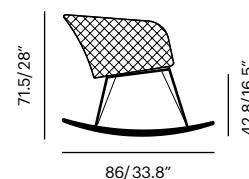

# Lebello Cut Sheet Specification

Collection	Description	SKU	Materials	Unit Price	
<b>Chair 6</b>  with Sledge Base	<b>Shell Chair / Sledge Base</b> Lerris Weave	<b>c6-sled</b> 11 lbs/0.17 m <sup>3</sup>	Standard Fibers Premium Fibers	<a href="#">Call</a> <a href="#">Call</a>	
	<b>Shell Chair / Sledge Base</b> Criss Weave	<b>c6w-sled</b> 11 lbs/0.17 m <sup>3</sup>	Standard Fibers Premium Fibers	<a href="#">Call</a> <a href="#">Call</a>	
	<b>Shell Chair with Open Back / Sledge Base</b> Lerris Weave	<b>c6o-sled</b> 10.6 lbs/0.17 m <sup>3</sup>	Standard Fibers Premium Fibers	<a href="#">Call</a> <a href="#">Call</a>	
	<b>Sledge Spare</b>	<b>sled</b> 54 lbs/0.22 m <sup>3</sup>	304 Stainless	<a href="#">Call</a>	

Chair 6

Chair 6 Open W

Chair 6 Open

<b>Chair 6 Lounge</b> <b>Chair 6 Rock</b>	<b>Lounge Chair Low Sledge Base</b> Criss Weave	<b>c6-wl</b> 15.4 lbs/0.31 m <sup>3</sup>	Standard Fibers Premium Fibers	<a href="#">Call</a> <a href="#">Call</a>	
	<b>Rocking Chair with Teak Legs</b> Criss Weave	<b>c6-r</b> 18.3 lbs/0.29 m <sup>3</sup>	Standard Fibers Premium Fibers	<a href="#">Call</a> <a href="#">Call</a>	  

Chair 6 Lounge

Chair 6 Rock

Collection	Description	SKU	Materials	Unit Price	
Chair 6 Lizard Chair 6 Rock Lizard	Lounge Chair	c6-ld-wl	Standard Fibers	Call	
	Low Sledge Base	15.4 lbs/0.31 m <sup>3</sup>	Premium Fibers	Call	
	2 Tone Weave				
	Rocking Chair with Teak Legs	c6-ld-r	Standard Fibers	Call	
		18.3 lbs/0.29 m <sup>3</sup>	Premium Fibers	Call	
	2 Tone Weave				

Chair 6 Lizard

Chair 6 Rock Lizard

Chair 6 Link Chair 6 Rock Link	Lounge Chair	c6-lk-wl	Standard Fibers	Call	
	Low Sledge Base	15.4 lbs/0.31 m <sup>3</sup>	Premium Fibers	Call	
	Rocking Chair with Teak Legs	c6-lk-r	Standard Fibers	Call	
		18.3 lbs/0.29 m <sup>3</sup>	Premium Fibers	Call	