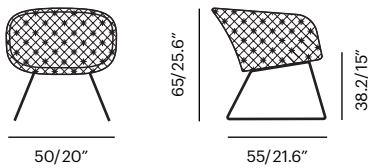

# Lebello Cut Sheet Specification

Collection	Description	SKU	Materials	Unit Price	
<b>Chair 6</b>  with Sledge Base	<b>Shell Chair / Sledge Base</b> Lerris Weave	<b>c6-sled</b> 11 lbs/0.17 m <sup>3</sup>	Standard Fibers Premium Fibers	<a href="#">Call</a> <a href="#">Call</a>	
	<b>Shell Chair / Sledge Base</b> Criss Weave	<b>c6w-sled</b> 11 lbs/0.17 m <sup>3</sup>	Standard Fibers Premium Fibers	<a href="#">Call</a> <a href="#">Call</a>	
	<b>Shell Chair with Open Back / Sledge Base</b> Lerris Weave	<b>c6o-sled</b> 10.6 lbs/0.17 m <sup>3</sup>	Standard Fibers Premium Fibers	<a href="#">Call</a> <a href="#">Call</a>	
	<b>Sledge Spare</b>	<b>sled</b> 54 lbs/0.22 m <sup>3</sup>	304 Stainless	<a href="#">Call</a>	

Chair 6

Chair 6 Open W

Chair 6 Open

<b>Chair 6 Lounge</b> <b>Chair 6 Rock</b>	<b>Lounge Chair Low Sledge Base</b> Criss Weave	<b>c6-wl</b> 15.4 lbs/0.31 m <sup>3</sup>	Standard Fibers Premium Fibers	<a href="#">Call</a> <a href="#">Call</a>	
	<b>Rocking Chair with Teak Legs</b> Criss Weave	<b>c6-r</b> 18.3 lbs/0.29 m <sup>3</sup>	Standard Fibers Premium Fibers	<a href="#">Call</a> <a href="#">Call</a>	  

Chair 6 Lounge

Chair 6 Rock

Collection	Description	SKU	Materials	Unit Price	
Chair 6 Lizard Chair 6 Rock Lizard	Lounge Chair	c6-ld-wl	Standard Fibers	Call	
	Low Sledge Base	15.4 lbs/0.31 m <sup>3</sup>	Premium Fibers	Call	
	2 Tone Weave				
	Rocking Chair with Teak Legs	c6-ld-r	Standard Fibers	Call	
		18.3 lbs/0.29 m <sup>3</sup>	Premium Fibers	Call	
	2 Tone Weave				

Chair 6 Lizard

Chair 6 Rock Lizard

Chair 6 Link Chair 6 Rock Link	Lounge Chair	c6-lk-wl	Standard Fibers	Call	
	Low Sledge Base	15.4 lbs/0.31 m <sup>3</sup>	Premium Fibers	Call	
	Rocking Chair with Teak Legs	c6-lk-r	Standard Fibers	Call	
		18.3 lbs/0.29 m <sup>3</sup>	Premium Fibers	Call	