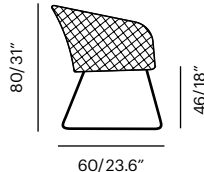

# Lebello Cut Sheet Specification

Collection	Description	SKU	Materials	Unit Price	
<b>Chair 6</b>  with Sledge Base	<b>Shell Chair / Sledge Base</b> Lerris Weave	<b>c6-sled</b> 11 lbs/0.17 m <sup>3</sup>	Standard Fibers Premium Fibers	<a href="#">Call</a> <a href="#">Call</a>	
	<b>Shell Chair / Sledge Base</b> Criss Weave	<b>c6w-sled</b> 11 lbs/0.17 m <sup>3</sup>	Standard Fibers Premium Fibers	<a href="#">Call</a> <a href="#">Call</a>	
	<b>Shell Chair with Open Back / Sledge Base</b> Lerris Weave	<b>c6o-sled</b> 10.6 lbs/0.17 m <sup>3</sup>	Standard Fibers Premium Fibers	<a href="#">Call</a> <a href="#">Call</a>	
	<b>Sledge Spare</b>	<b>sled</b> 54 lbs/0.22 m <sup>3</sup>	304 Stainless	<a href="#">Call</a>	

Chair 6

Chair 6 Open W

Chair 6 Open

<b>Chair 6 Lounge</b> <b>Chair 6 Rock</b>	<b>Lounge Chair Low Sledge Base</b> Criss Weave	<b>c6-wl</b> 15.4 lbs/0.31 m <sup>3</sup>	Standard Fibers Premium Fibers	<a href="#">Call</a> <a href="#">Call</a>	
	<b>Rocking Chair with Teak Legs</b> Criss Weave	<b>c6-r</b> 18.3 lbs/0.29 m <sup>3</sup>	Standard Fibers Premium Fibers	<a href="#">Call</a> <a href="#">Call</a>	  

Chair 6 Lounge

Chair 6 Rock

Collection	Description	SKU	Materials	Unit Price	
Chair 6 Lizard Chair 6 Rock Lizard	Lounge Chair	c6-ld-wl	Standard Fibers	Call	
	Low Sledge Base	15.4 lbs/0.31 m <sup>3</sup>	Premium Fibers	Call	
	2 Tone Weave				
	Rocking Chair with Teak Legs	c6-ld-r	Standard Fibers	Call	
		18.3 lbs/0.29 m <sup>3</sup>	Premium Fibers	Call	
	2 Tone Weave				