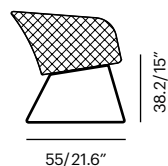

# Lebello Cut Sheet Specification

Collection	Description	SKU	Materials	Unit Price	
<b>Chair 6</b>  with Sledge Base	<b>Shell Chair / Sledge Base</b> Lerris Weave	<b>c6-sled</b> 11 lbs/0.17 m <sup>3</sup>	Standard Fibers Premium Fibers	<a href="#">Call</a> <a href="#">Call</a>	
	<b>Shell Chair / Sledge Base</b> Criss Weave	<b>c6w-sled</b> 11 lbs/0.17 m <sup>3</sup>	Standard Fibers Premium Fibers	<a href="#">Call</a> <a href="#">Call</a>	
	<b>Shell Chair with Open Back / Sledge Base</b> Lerris Weave	<b>c6o-sled</b> 10.6 lbs/0.17 m <sup>3</sup>	Standard Fibers Premium Fibers	<a href="#">Call</a> <a href="#">Call</a>	
	<b>Sledge Spare</b>	<b>sled</b> 54 lbs/0.22 m <sup>3</sup>	304 Stainless	<a href="#">Call</a>	

Chair 6

Chair 6 Open W

Chair 6 Open

<b>Chair 6 Lounge</b> <b>Chair 6 Rock</b>	<b>Lounge Chair Low Sledge Base</b> Criss Weave	<b>c6-wl</b> 15.4 lbs/0.31 m <sup>3</sup>	Standard Fibers Premium Fibers	<a href="#">Call</a> <a href="#">Call</a>	
	<b>Rocking Chair with Teak Legs</b> Criss Weave	<b>c6-r</b> 18.3 lbs/0.29 m <sup>3</sup>	Standard Fibers Premium Fibers	<a href="#">Call</a> <a href="#">Call</a>	  

Chair 6 Lounge

Chair 6 Rock

Collection	Description	SKU	Materials	Unit Price	
Chair 6 Lizard Chair 6 Rock Lizard	Lounge Chair	c6-ld-wl	Standard Fibers	Call	
	Low Sledge Base	15.4 lbs/0.31 m <sup>3</sup>	Premium Fibers	Call	
	2 Tone Weave				
	Rocking Chair with Teak Legs	c6-ld-r	Standard Fibers	Call	
		18.3 lbs/0.29 m <sup>3</sup>	Premium Fibers	Call	
	2 Tone Weave				