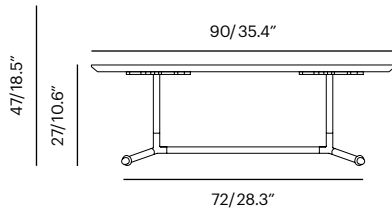

Lebello Cut Sheet

Specification

Collection	Description	SKU	Materials	Unit Price
Roots Coffee T Low/High Table Top in Teak, Oak, Walnut, CL or Stone	Coffee T Low 90 x 45 x 27 cm	mve-ct XX lbs/X.XX m³ 304 Cu	Brass Stainless Copper	Call
	Coffee T High 90 x 45 x 47 cm	mve-cth XX lbs/X.XX m³ 304 Cu	Brass Stainless Copper	Call
	Coffee T Mix 72 x 40, 50 x 47 cm	mve-ctx XX lbs/X.XX m³ 304 Cu	Brass Stainless Copper	Call

Wood Table Top

TK Hexagon	tk-h90	Teak Wood Oak Wood	Call
WT Hexagon	wt-h90	Walnut	Call
TK Oval	tk-o90	Teak Wood Oak Wood	Call
WT Oval	wt-o90	Walnut	Call
TK 40 Round	tk-r40	Teak Wood Oak Wood	Call
TK 50 Round	tk-r50	Teak Wood Oak Wood	Call
TK 60 Round	tk-r60	Teak Wood Oak Wood	Call

CL Table Top

CL Hexagon	cl-h90	CL Color	Call
CL Oval	cl-o90	CL Color	Call
CL 40 Round	cl-r40	CL Color	Call
CL 50 Round	cl-r50	CL Color	Call
CL 60 Round	cl-r60	CL Color	Call

Coffee T Low