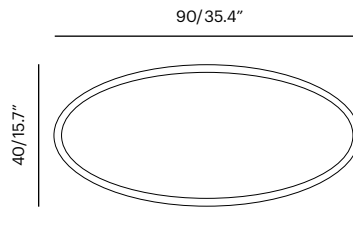

Lebello Cut Sheet Specification

Collection	Description	SKU	Materials	Unit Price
Roots Coffee T Low/High Table Top in Teak, Oak, Walnut, CL or Stone	Stone Table Top			
	SE 40 Round	se-r40	Jade Green Volcano Sandstone	Call Call
	SE 50 Round	se-r50	Jade Green Volcano Sandstone	Call Call
	SE 60 Round	se-r60	Jade Green Volcano Sandstone	Call Call

Oval Top