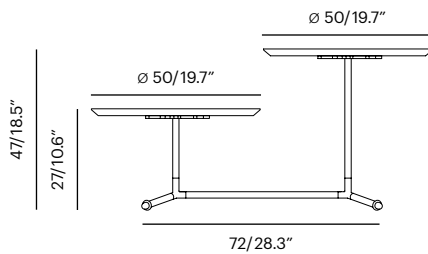

Coffee T Mix