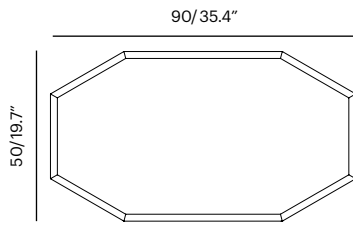

Lebello Cut Sheet Specification

Collection	Description	SKU	Materials	Unit Price
Roots Coffee T Low/High Table Top in Teak, Oak, Walnut, CL or Stone	Stone Table Top			
	SE 40 Round	se-r40	Jade Green Volcano Sandstone	Call Call
	SE 50 Round	se-r50	Jade Green Volcano Sandstone	Call Call
	SE 60 Round	se-r60	Jade Green Volcano Sandstone	Call Call

Hexagon Top