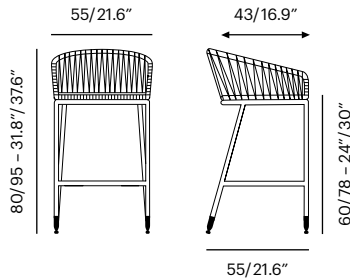

# Lebello Cut Sheet Specification

Collection	Description	SKU	Materials	Unit Price
<b>Chair 7 Bar Stool Counter Stool</b>  <b>Frame Options</b> Available in 19 PC Colors with Lebello Ropetek®	<b>Chair 7 Counter Stool</b> Brass/Stainless Tips 55 x 55 x 80 cm Seat H: 24" Arm H: 27.6"	<b>c7-24-bs</b> (Brass) <b>c7-24-ss</b> 54 lbs/ 0.22 m³ 	Ropetek® Frame Color	<b>Call</b>

**Chair 7 Counter Stool**  
**Chair 7 Bar Stool**

<b>Chair 7 Bar Stool</b> Brass/Stainless Tips 55 x 55 x 95 cm Seat H: 30" Arm H: 33"	<b>c7-30-bs</b> (Brass) <b>c7-30-ss</b> 54 lbs/ 0.22 m³	Ropetek® Frame Color	<b>Call</b>
---	---	-------------------------	-------------

<b>C7 Pads</b> For Chair 7 Stool/Bar  <b>Foam Insert</b> Contain recycled foam Available in 4 fabrics groups  <b>Fabric G4/G5</b> An exclusive fabric line designed by Lebello  Made in Italy	<b>C7 Pads</b> 45 x 42 x 2 cm COM: 0.40 sqm	<b>c7-p-g2</b> <b>c7-p-g3</b> <b>c7-p-g4</b> <b>c7-p-g5</b>	Fabric G2 Fabric G3 Fabric G4 Fabric G5	<b>Call</b> <b>Call</b> <b>Call</b> <b>Call</b>
--	---	--	--	--