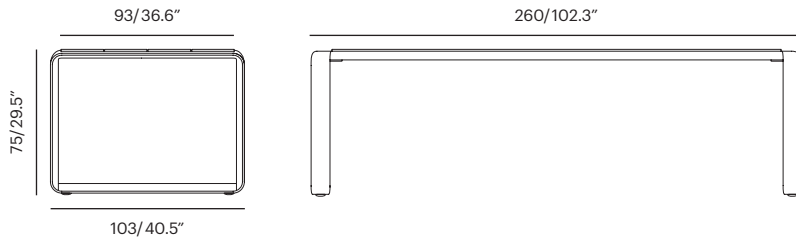

2017 New Releases  
MSRP

Collection	Description	SKU	Materials	Unit Price
<b>Skin XXL Table</b> <span style="background-color: #0070C0; color: white; padding: 2px;">-new</span>	<b>Skin XXL Table</b> 260 x 103 x 75 cm	<b>skt-xxl</b> XX lbs/X.XX m <sup>3</sup>	Frame Color Teak Wood Walnut	<b>Call</b>

<b>Skin Arms Chair</b> <span style="background-color: #0070C0; color: white; padding: 2px;">-new</span>	<b>Skin Arms Chair</b> 82 x 63 x 82 cm	<b>sk-c</b> XX lbs/X.XX m <sup>3</sup>	Frame Color Core Fibers	<b>Call</b>
---	---	---	----------------------------	-------------

<b>Cushions</b> <span style="background-color: #0070C0; color: white; padding: 2px;">-new</span> For Skin Chair	<b>Skin Pad</b> 46 x 49 cm COM: 0.55 sqm	<b>sk-cp</b>	Fabric G2 Fabric G3 Fabric G4 Fabric G5	<b>Call</b> <b>Call</b> <b>Call</b> <b>Call</b>
<b>Foam Insert</b> All cushions features Quick Dry Foam Available in 4 fabrics groups	<b>Skin Back Pillow</b> 45 x 25 x 4 cm COM: 0.50 sqm	<b>sk-cb</b>	Fabric G2 Fabric G3 Fabric G4 Fabric G5	<b>Call</b> <b>Call</b> <b>Call</b> <b>Call</b>