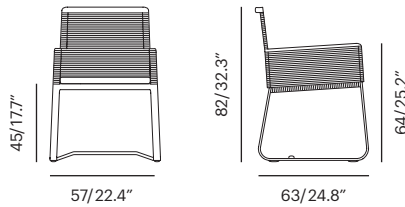

2017 New Releases  
MSRP

Collection	Description	SKU	Materials	Unit Price
<b>Skin XXL Table</b> <span style="background-color: #0070C0; color: white; padding: 2px;">-new</span>	<b>Skin XXL Table</b> 260 x 103 x 75 cm	<b>skt-xxl</b> XX lbs/X.XX m <sup>3</sup>	Frame Color Teak Wood Walnut	<b>Call</b>

<b>Skin Arms Chair</b> <span style="background-color: #0070C0; color: white; padding: 2px;">-new</span>	<b>Skin Arms Chair</b> 82 x 63 x 82 cm	<b>sk-c</b> XX lbs/X.XX m <sup>3</sup>	Frame Color Core Fibers	<b>Call</b>
---	---	---	----------------------------	-------------

<b>Cushions</b> <span style="background-color: #0070C0; color: white; padding: 2px;">-new</span> For Skin Chair	<b>Skin Pad</b> 46 x 49 cm COM: 0.55 sqm	<b>sk-cp</b>	Fabric G2 Fabric G3 Fabric G4 Fabric G5	<b>Call</b> <b>Call</b> <b>Call</b> <b>Call</b>
<b>Foam Insert</b> All cushions features Quick Dry Foam Available in 4 fabrics groups	<b>Skin Back Pillow</b> 45 x 25 x 4 cm COM: 0.50 sqm	<b>sk-cb</b>	Fabric G2 Fabric G3 Fabric G4 Fabric G5	<b>Call</b> <b>Call</b> <b>Call</b> <b>Call</b>