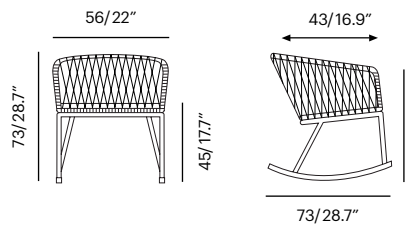

Collection	Description	SKU	Materials	Unit Price
Chair 7 / Chair 7 W -new Frame Options Available in 15 PC Colors with Lebello Ropetek®	Chair 7 Brass/Stainless Tips 56 x 61 x 85 cm Seat D : 16.9" Arm H: 26"	c7-bs (Brass) c7-ss 54 lbs/0.22 m ³ 	Ropetek® Frame Color	Call 
	Chair 7 Criss W Brass/Stainless Tips 56 x 61 x 85 cm Seat D : 16.9" Arm H: 26"	c7w-bs (Brass) c7w-ss 54 lbs/0.22 m ³	Ropetek® Flat Frame Color	Call

Chair 7

Chair 7 W

Chair 7 Rock / Chair 7 Rock W -new Frame Options Available in 15 PC Colors with Lebello Ropetek®	Chair 7 Rock Legs in Teak/ Walnut Wood 56 x 73 x 73 cm Seat D : 16.9" Arm H: 24.4"	c7-r 54 lbs/0.22 m ³ 	Ropetek® Frame Color	Call 
	Chair 7 Rock W Legs in Teak/ Walnut Wood 56 x 73 x 73 cm Seat D : 16.9" Arm H: 24.4"	c7w-r 54 lbs/0.22 m ³	Ropetek® Flat Frame Color	Call

Chair 7 Rock

Chair 7 Rock W

Lebello Cut sheet Specification

Collection	Description	SKU	Materials	Unit Price
Cushions -new For Chair 7 Series Foam Insert All cushions features Quick Dry Foam Available in 4 fabrics groups Fabric G4 An exclusive fabric line designed by Lebello	C7 Cushions	c7-c-g2	Fabric G2	Call
	45 x 43 x 3.5 cm	c7-c-g3	Fabric G3	Call
	COM: 0.50 sqm	c7-c-g4	Fabric G4	Call
		c7-c-g5	Fabric G5	Call
		c7-qdf	QDF foam only	Call