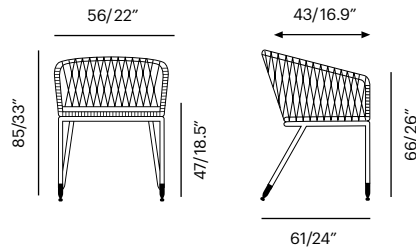

Collection	Description	SKU	Materials	Unit Price
Chair 7 / Chair 7 W -new Frame Options Available in 15 PC Colors with Lebello Ropetek®	Chair 7 Brass/Stainless Tips 56 x 61 x 85 cm Seat D : 16.9" Arm H: 26"	c7-bs (Brass) c7-ss 54 lbs/0.22 m ³ 	Ropetek® Frame Color	Call 
	Chair 7 Criss W Brass/Stainless Tips 56 x 61 x 85 cm Seat D : 16.9" Arm H: 26"	c7w-bs (Brass) c7w-ss 54 lbs/0.22 m ³	Ropetek® Flat Frame Color	Call

Chair 7

Chair 7 W

Chair 7 Rock / Chair 7 Rock W -new Frame Options Available in 15 PC Colors with Lebello Ropetek®	Chair 7 Rock Legs in Teak/ Walnut Wood 56 x 73 x 73 cm Seat D : 16.9" Arm H: 24.4"	c7-r 54 lbs/0.22 m ³ 	Ropetek® Frame Color	Call 
	Chair 7 Rock W Legs in Teak/ Walnut Wood 56 x 73 x 73 cm Seat D : 16.9" Arm H: 24.4"	c7w-r 54 lbs/0.22 m ³	Ropetek® Flat Frame Color	Call

Chair 7 Rock

Chair 7 Rock W

Lebello Cut sheet Specification

Collection	Description	SKU	Materials	Unit Price
Cushions -new For Chair 7 Series Foam Insert All cushions features Quick Dry Foam Available in 4 fabrics groups Fabric G4 An exclusive fabric line designed by Lebello	C7 Cushions	c7-c-g2	Fabric G2	Call
	45 x 43 x 3.5 cm	c7-c-g3	Fabric G3	Call
	COM: 0.50 sqm	c7-c-g4	Fabric G4	Call
		c7-c-g5	Fabric G5	Call
		c7-qdf	QDF foam only	Call