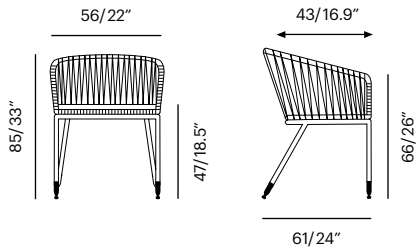

Collection	Description	SKU	Materials	Unit Price
Chair 7 / Chair 7 W -new Frame Options Available in 15 PC Colors with Lebello Ropetek®	Chair 7 Brass/Stainless Tips 56 x 61 x 85 cm Seat D : 16.9" Arm H: 26"	c7-bs (Brass) c7-ss 54 lbs/0.22 m ³ 	Ropetek® Frame Color	Call 
	Chair 7 Criss W Brass/Stainless Tips 56 x 61 x 85 cm Seat D : 16.9" Arm H: 26"	c7w-bs (Brass) c7w-ss 54 lbs/0.22 m ³	Ropetek® Flat Frame Color	Call

Chair 7

Chair 7 W

Chair 7 Rock / Chair 7 Rock W -new Frame Options Available in 15 PC Colors with Lebello Ropetek®	Chair 7 Rock Legs in Teak/ Walnut Wood 56 x 73 x 73 cm Seat D : 16.9" Arm H: 24.4"	c7-r 54 lbs/0.22 m ³ 	Ropetek® Frame Color	Call 
	Chair 7 Rock W Legs in Teak/ Walnut Wood 56 x 73 x 73 cm Seat D : 16.9" Arm H: 24.4"	c7w-r 54 lbs/0.22 m ³	Ropetek® Flat Frame Color	Call

Chair 7 Rock

Chair 7 Rock W

Lebello Cut sheet Specification

Collection	Description	SKU	Materials	Unit Price
Cushions -new For Chair 7 Series Foam Insert All cushions features Quick Dry Foam Available in 4 fabrics groups Fabric G4 An exclusive fabric line designed by Lebello	C7 Cushions	c7-c-g2	Fabric G2	Call
	45 x 43 x 3.5 cm	c7-c-g3	Fabric G3	Call
	COM: 0.50 sqm	c7-c-g4	Fabric G4	Call
		c7-c-g5	Fabric G5	Call
		c7-qdf	QDF foam only	Call