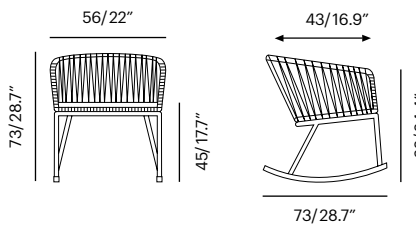

Collection	Description	SKU	Materials	Unit Price
Chair 7 / Chair 7 W -new Frame Options Available in 15 PC Colors with Lebello Ropetek®	Chair 7 Brass/Stainless Tips 56 x 61 x 85 cm Seat D : 16.9" Arm H: 26"	c7-bs (Brass) c7-ss 54 lbs/0.22 m ³ 	Ropetek® Frame Color	Call 
	Chair 7 Criss W Brass/Stainless Tips 56 x 61 x 85 cm Seat D : 16.9" Arm H: 26"	c7w-bs (Brass) c7w-ss 54 lbs/0.22 m ³	Ropetek® Flat Frame Color	Call

Chair 7

Chair 7 W

Chair 7 Rock / Chair 7 Rock W -new Frame Options Available in 15 PC Colors with Lebello Ropetek®	Chair 7 Rock Legs in Teak/ Walnut Wood 56 x 73 x 73 cm Seat D : 16.9" Arm H: 24.4"	c7-r 54 lbs/0.22 m ³ 	Ropetek® Frame Color	Call 
	Chair 7 Rock W Legs in Teak/ Walnut Wood 56 x 73 x 73 cm Seat D : 16.9" Arm H: 24.4"	c7w-r 54 lbs/0.22 m ³	Ropetek® Flat Frame Color	Call

Chair 7 Rock

Chair 7 Rock W

Lebello Cut sheet Specification

Collection	Description	SKU	Materials	Unit Price
Cushions -new For Chair 7 Series Foam Insert All cushions features Quick Dry Foam Available in 4 fabrics groups Fabric G4 An exclusive fabric line designed by Lebello	C7 Cushions	c7-c-g2	Fabric G2	Call
	45 x 43 x 3.5 cm	c7-c-g3	Fabric G3	Call
	COM: 0.50 sqm	c7-c-g4	Fabric G4	Call
		c7-c-g5	Fabric G5	Call
		c7-qdf	QDF foam only	Call