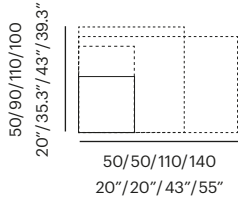

Collection	Item	SKU	Materials	Unit Price
Sunny Side T Sunny Horizon T Sunny Coffee T Sunny Coffee Horizon T	Side Table	syt	Frame/Standard Fibers Frame/Premium Fibers	Call Call
	50 x 50 x 28 cm	5.5 lbs/0.08 m ³		
	Horizontal Table	syh	Frame/Standard Fibers Frame/Premium Fibers	Call Call
	50 x 90 x 28 cm	12.5 lbs/0.16 m ³		
	Coffee Table	syc	Frame/Standard Fibers Frame/Premium Fibers	Call Call
	110 x 110 x 28 cm	27.5 lbs/0.42 m ³		
	Horizon Coffee T	syc-h	Frame/Standard Fibers Frame/Premium Fibers	Call Call
	100 x 140 x 28 cm	27.5 lbs/0.42 m ³		

Side T

Horizon T

Coffee T

Coffee Horizon T

Sunny Bench	Bench	syb	Frame/Standard Fibers Frame/Premium Fibers	Call Call
	45 x 100 x 46 cm	15.2 lbs/0.24 m ³		

Sunny Bench