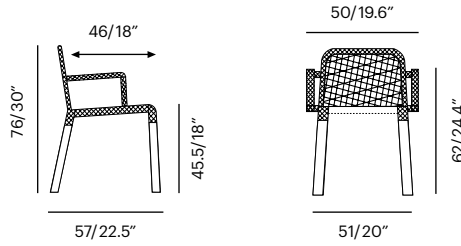

# Lebello Cut Sheet

## Specification

Collection	Description	SKU	Materials	Unit Price
<b>4L X</b> <b>4L X Arms</b> 2 Tone Peel Weave Stacking Chair	<b>4L X Chair</b>	<b>4l-x</b>	T2 Peel Fibers	<a href="#">Call</a>
	T2 Weave	41.4 lbs/0.42 m <sup>3</sup>		
	<b>4L X Arms Chair</b>	<b>4la-x</b>	T2 Peel Fibers Frame Color	<a href="#">Call</a>
	T2 Weave	49.3 lbs/0.49 m <sup>3</sup>		
	PC Legs		  	

4L X

4L X Arms

<b>4L Net</b> <b>4L Net Arms</b> 2 Tone Peel Weave Stacking Chair	<b>4L Net Chair</b>	<b>4l-net</b>	T2 Peel Fibers	<a href="#">Call</a>
	Net Weave	41.4 lbs/0.42 m <sup>3</sup>		
	<b>4L Net Arms Chair</b>	<b>4la-net</b>	T2 Peel Fibers Frame Color	<a href="#">Call</a>
	Net Weave	49.3 lbs/0.49 m <sup>3</sup>		
	PC Legs		  	

# Lebello Cut Sheet Specification

Collection	Description	SKU	Materials	Unit Price
<b>Seat Pads</b> For All 4L series Sunset and Backrest Stool  Seat pads with double stitch seam Pads contain recycled foam	<b>4L Pads</b>	<b>4l-p</b>	Fabric G1	Call
	COM: 0.45 sqm		Fabric G2	Call
			Fabric G3	Call
			Fabric G4	Call
			Fabric G5	Call
	<b>4L Backrest Pads</b>	<b>4lb-p</b>	Fabric G1	Call
	COM: 0.40 sqm		Fabric G2	Call
			Fabric G3	Call
			Fabric G4	Call
			Fabric G5	Call