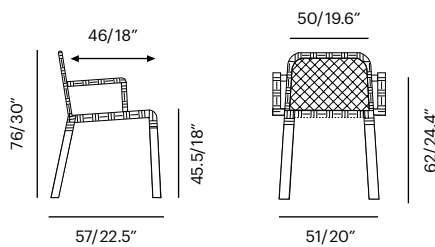

Lebello Cut Sheet

Specification

Collection	Description	SKU	Materials	Unit Price
4L X 4L X Arms 2 Tone Peel Weave Stacking Chair	4L X Chair	4l-x	T2 Peel Fibers	Call
	T2 Weave	41.4 lbs/0.42 m³		
	4L X Arms Chair	4la-x	T2 Peel Fibers Frame Color	Call
	T2 Weave	49.3 lbs/0.49 m³		
	PC Legs			

4L Net 4L Net Arms 2 Tone Peel Weave Stacking Chair	4L Net Chair	4l-net	T2 Peel Fibers	Call
	Net Weave	41.4 lbs/0.42 m³		
	4L Net Arms Chair	4la-net	T2 Peel Fibers Frame Color	Call
	Net Weave	49.3 lbs/0.49 m³		
	PC Legs			

4L Net Arms