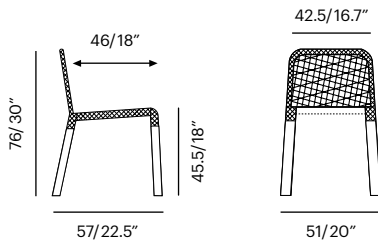

# Lebello Cut Sheet

## Specification

Collection	Description	SKU	Materials	Unit Price
<b>4L X</b> <b>4L X Arms</b> 2 Tone Peel Weave Stacking Chair	<b>4L X Chair</b>	<b>4l-x</b>	T2 Peel Fibers	<a href="#">Call</a>
	T2 Weave	41.4 lbs/0.42 m <sup>3</sup>		
	<b>4L X Arms Chair</b>	<b>4la-x</b>	T2 Peel Fibers Frame Color	<a href="#">Call</a>
	T2 Weave	49.3 lbs/0.49 m <sup>3</sup>		
	PC Legs		  	

4L X

4L X Arms

<b>4L Net</b> <b>4L Net Arms</b> 2 Tone Peel Weave Stacking Chair	<b>4L Net Chair</b>	<b>4l-net</b>	T2 Peel Fibers	<a href="#">Call</a>
	Net Weave	41.4 lbs/0.42 m <sup>3</sup>		
	<b>4L Net Arms Chair</b>	<b>4la-net</b>	T2 Peel Fibers Frame Color	<a href="#">Call</a>
	Net Weave	49.3 lbs/0.49 m <sup>3</sup>		
	PC Legs		  	

# Lebello Cut Sheet Specification

Collection	Description	SKU	Materials	Unit Price
<b>Seat Pads</b> For All 4L series Sunset and Backrest Stool  Seat pads with double stitch seam Pads contain recycled foam	<b>4L Pads</b>	<b>4l-p</b>	Fabric G1	Call
	COM: 0.45 sqm		Fabric G2	Call
			Fabric G3	Call
			Fabric G4	Call
			Fabric G5	Call
	<b>4L Backrest Pads</b>	<b>4lb-p</b>	Fabric G1	Call
	COM: 0.40 sqm		Fabric G2	Call
			Fabric G3	Call
			Fabric G4	Call
			Fabric G5	Call