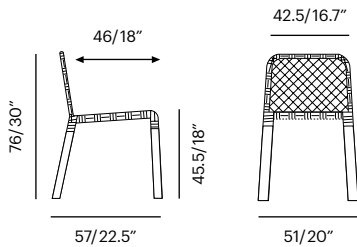

## Specification

Collection	Description	SKU	Materials	Unit Price
<b>4L X</b> <b>4L X Arms</b> 2 Tone Peel Weave Stacking Chair	<b>4L X Chair</b>	<b>4l-x</b>	T2 Peel Fibers	<a href="#">Call</a>
	T2 Weave	41.4 lbs/0.42 m <sup>3</sup>		
	<b>4L X Arms Chair</b>	<b>4la-x</b>	T2 Peel Fibers Frame Color	<a href="#">Call</a>
	T2 Weave	49.3 lbs/0.49 m <sup>3</sup>		
	PC Legs		  	

4L X

4L X Arms

<b>4L Net</b> <b>4L Net Arms</b> 2 Tone Peel Weave Stacking Chair	<b>4L Net Chair</b>	<b>4l-net</b>	T2 Peel Fibers	<a href="#">Call</a>
	Net Weave	41.4 lbs/0.42 m <sup>3</sup>		
	<b>4L Net Arms Chair</b>	<b>4la-net</b>	T2 Peel Fibers Frame Color	<a href="#">Call</a>
	Net Weave	49.3 lbs/0.49 m <sup>3</sup>		
	PC Legs		  	

# Lebello Cut Sheet Specification

Collection	Description	SKU	Materials	Unit Price
<b>Seat Pads</b> For All 4L series Sunset and Backrest Stool  Seat pads with double stitch seam Pads contain recycled foam	<b>4L Pads</b>	<b>4l-p</b>	Fabric G1	Call
	COM: 0.45 sqm		Fabric G2	Call
			Fabric G3	Call
			Fabric G4	Call
			Fabric G5	Call
	<b>4L Backrest Pads</b>	<b>4lb-p</b>	Fabric G1	Call
	COM: 0.40 sqm		Fabric G2	Call
			Fabric G3	Call
			Fabric G4	Call
			Fabric G5	Call