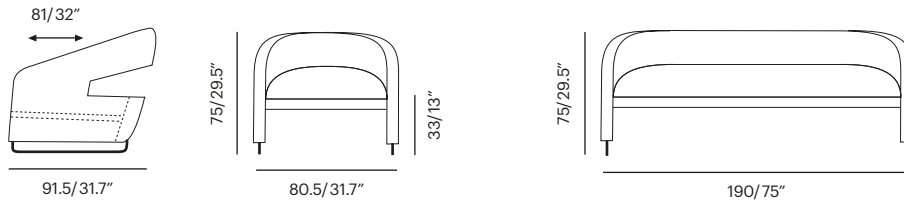

Collection	Description	SKU	Materials	Unit Price	
Club 3 Stainless Legs	Club Chair	cb3 22 lbs/0.45 m3	Standard Fibers Premium Fibers	Call Call	

Club 6 Club 6 Sofa Stainless Legs	Club Chair	cb6 42.3 lbs/0.67 m3	Standard Fibers Premium Fibers	Call Call	
	 	Club Sofa	cs6 70.5 lbs/1.59 m3	Standard Fibers Premium Fibers	Call Call

Club 6

Club 6 Sofa

Club 6 Coffee T	Coffee Table	c6c 25 lbs/0.43 m3	Standard Fibers Premium Fibers	Call Call	