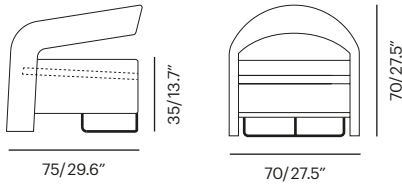

Collection	Description	SKU	Materials	Unit Price	
Club 3 Stainless Legs	Club Chair	cb3 22 lbs/0.45 m3	Standard Fibers Premium Fibers	Call Call	

Club 6 Club 6 Sofa Stainless Legs	Club Chair	cb6 42.3 lbs/0.67 m3	Standard Fibers Premium Fibers	Call Call	
	 	Club Sofa	cs6 70.5 lbs/1.59 m3	Standard Fibers Premium Fibers	Call Call

Club 6

Club 6 Sofa

Club 6 Coffee T	Coffee Table	c6c 25 lbs/0.43 m3	Standard Fibers Premium Fibers	Call Call	