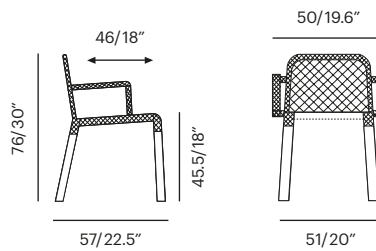

# Lebello Cut Sheet Specification

Collection	Description	SKU	Materials	Unit Price	
<b>4L Chair</b> <b>4L Criss W</b> <b>4L Full W</b> <b>4L Lift</b> Stacking Chairs	<b>4L Chair</b>	<b>4l</b> (pc Legs)	Standard Fibers	<a href="#">Call</a>	
	Lerris Weave	8.3 lbs/0.44 m <sup>3</sup>	Premium Fibers	<a href="#">Call</a>	
	<b>4L Criss W</b>	<b>4l-w</b> (pc Legs)	Standard Fibers	<a href="#">Call</a>	
	Criss Weave PC Legs	8 lbs/0.44 m <sup>3</sup>	Premium Fibers Frame Color	<a href="#">Call</a>	
<b>4L Full W</b>	<b>4l-f</b>	Standard Fibers	<a href="#">Call</a>		
Criss Weave	8.4 lbs/0.44 m <sup>3</sup>	Premium Fibers	<a href="#">Call</a>		
<b>4L Lift</b>	<b>4l-t</b>	Standard Fibers	<a href="#">Call</a>	<a href="#">Call</a>	
Lerris Weave Weaved Legs	8.4 lbs/0.44 m <sup>3</sup>	Premium Fibers	<a href="#">Call</a>		

**4L Chair**

**4L Criss Weave**

**4L Full Weave**

**4L Lift**

<b>4L Arms</b> <b>4L Arms Criss W</b>	<b>4L Arms</b>	<b>4la</b>	Standard Fibers	<a href="#">Call</a>	
	PC Legs & Arms	10 lbs/0.57 m <sup>3</sup>	Premium Fibers	<a href="#">Call</a>	
	<b>4L Arms Criss W</b>	<b>4la-w</b>	Standard Fibers	<a href="#">Call</a>	
	Criss Weave PC Legs	11 lbs/0.57 m <sup>3</sup>	Premium Fibers Frame Color	<a href="#">Call</a>	

**4L Arms**

**4L Arms W**

**2017 New Releases**  
MSRP

Collection	Description	SKU	Materials	Unit Price
<b>Seat Pads</b> For All 4L series Sunset and Backrest Stool  Seat pads with double stitch seam Pads contain recycled foam	<b>4L Pads</b>	<b>4l-c</b>	Fabric G1	Call
	COM: 0.45 sqm	<b>4l-c</b>	Fabric G2	Call
			Fabric G3	Call
			Fabric G4	Call
			Fabric G5	Call
			QDF foam only	Call
	<b>4L Backrest Pads</b>	<b>4lb-c</b>	Fabric G1	Call
	COM: 0.40 sqm	<b>4lb-c</b>	Fabric G2	Call
			Fabric G3	Call
			Fabric G4	Call
			Fabric G5	Call
			QDF foam only	Call