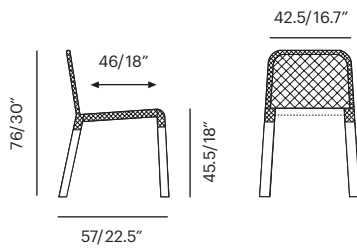

# Lebello Cut Sheet Specification

Collection	Description	SKU	Materials	Unit Price	
<b>4L Chair</b> <b>4L Criss W</b> <b>4L Full W</b> <b>4L Lift</b> Stacking Chairs	<b>4L Chair</b>	<b>4l</b> (pc Legs)	Standard Fibers	<a href="#">Call</a>	
	Lerris Weave	8.3 lbs/0.44 m <sup>3</sup>	Premium Fibers	<a href="#">Call</a>	
	<b>4L Criss W</b>	<b>4l-w</b> (pc Legs)	Standard Fibers	<a href="#">Call</a>	
	Criss Weave PC Legs	8 lbs/0.44 m <sup>3</sup>	Premium Fibers Frame Color	<a href="#">Call</a>	
<b>4L Full W</b>	<b>4l-f</b>	Standard Fibers	<a href="#">Call</a>		
Criss Weave	8.4 lbs/0.44 m <sup>3</sup>	Premium Fibers	<a href="#">Call</a>		
<b>4L Lift</b>	<b>4l-t</b>	Standard Fibers	<a href="#">Call</a>	<a href="#">Call</a>	
Lerris Weave Weaved Legs	8.4 lbs/0.44 m <sup>3</sup>	Premium Fibers	<a href="#">Call</a>		

**4L Chair**

**4L Criss Weave**

**4L Full Weave**

**4L Lift**

<b>4L Arms</b> <b>4L Arms Criss W</b>	<b>4L Arms</b>	<b>4la</b>	Standard Fibers	<a href="#">Call</a>	
	PC Legs & Arms	10 lbs/0.57 m <sup>3</sup>	Premium Fibers	<a href="#">Call</a>	
	<b>4L Arms Criss W</b>	<b>4la-w</b>	Standard Fibers	<a href="#">Call</a>	
	Criss Weave PC Legs	11 lbs/0.57 m <sup>3</sup>	Premium Fibers Frame Color	<a href="#">Call</a>	

**4L Arms**

**4L Arms W**

**2017 New Releases**  
MSRP

Collection	Description	SKU	Materials	Unit Price
<b>Seat Pads</b> For All 4L series Sunset and Backrest Stool  Seat pads with double stitch seam Pads contain recycled foam	<b>4L Pads</b>	<b>4l-c</b>	Fabric G1	Call
	COM: 0.45 sqm	<b>4l-c</b>	Fabric G2	Call
			Fabric G3	Call
			Fabric G4	Call
			Fabric G5	Call
			QDF foam only	Call
	<b>4L Backrest Pads</b>	<b>4lb-c</b>	Fabric G1	Call
	COM: 0.40 sqm	<b>4lb-c</b>	Fabric G2	Call
			Fabric G3	Call
			Fabric G4	Call
			Fabric G5	Call
			QDF foam only	Call