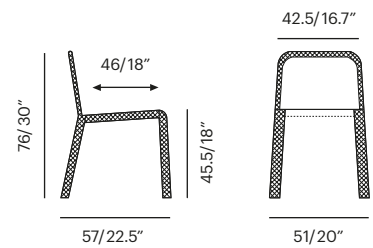

# Lebello Cut Sheet Specification

Collection	Description	SKU	Materials	Unit Price	
<b>4L Chair</b> <b>4L Criss W</b> <b>4L Full W</b> <b>4L Lift</b> Stacking Chairs	<b>4L Chair</b>	<b>4l</b> (pc Legs)	Standard Fibers	<a href="#">Call</a>	
	Lerris Weave	8.3 lbs/0.44 m <sup>3</sup>	Premium Fibers	<a href="#">Call</a>	
	<b>4L Criss W</b>	<b>4l-w</b> (pc Legs)	Standard Fibers	<a href="#">Call</a>	
	Criss Weave PC Legs	8 lbs/0.44 m <sup>3</sup>	Premium Fibers Frame Color	<a href="#">Call</a>	
<b>4L Full W</b>	<b>4l-f</b>	Standard Fibers	<a href="#">Call</a>		
Criss Weave	8.4 lbs/0.44 m <sup>3</sup>	Premium Fibers	<a href="#">Call</a>		
<b>4L Lift</b>	<b>4l-t</b>	Standard Fibers	<a href="#">Call</a>	<a href="#">Call</a>	
Lerris Weave Weaved Legs	8.4 lbs/0.44 m <sup>3</sup>	Premium Fibers	<a href="#">Call</a>		

**4L Chair**

**4L Criss Weave**

**4L Full Weave**

**4L Lift**

<b>4L Arms</b> <b>4L Arms Criss W</b>	<b>4L Arms</b>	<b>4la</b>	Standard Fibers	<a href="#">Call</a>	
	PC Legs & Arms	10 lbs/0.57 m <sup>3</sup>	Premium Fibers	<a href="#">Call</a>	
	<b>4L Arms Criss W</b>	<b>4la-w</b>	Standard Fibers	<a href="#">Call</a>	
	Criss Weave PC Legs	11 lbs/0.57 m <sup>3</sup>	Premium Fibers Frame Color	<a href="#">Call</a>	

**4L Arms**

**4L Arms W**

**2017 New Releases**  
MSRP

Collection	Description	SKU	Materials	Unit Price
<b>Seat Pads</b> For All 4L series Sunset and Backrest Stool  Seat pads with double stitch seam Pads contain recycled foam	<b>4L Pads</b>	<b>4l-c</b>	Fabric G1	Call
	COM: 0.45 sqm	<b>4l-c</b>	Fabric G2	Call
			Fabric G3	Call
			Fabric G4	Call
			Fabric G5	Call
			QDF foam only	Call
	<b>4L Backrest Pads</b>	<b>4lb-c</b>	Fabric G1	Call
	COM: 0.40 sqm	<b>4lb-c</b>	Fabric G2	Call
			Fabric G3	Call
			Fabric G4	Call
			Fabric G5	Call
			QDF foam only	Call