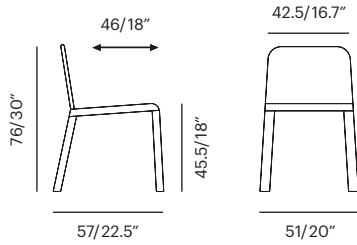

# Lebello Cut Sheet Specification

Collection	Description	SKU	Materials	Unit Price	
<b>4L Chair</b> <b>4L Criss W</b> <b>4L Full W</b> <b>4L Lift</b> Stacking Chairs	<b>4L Chair</b>	<b>4l</b> (pc Legs)	Standard Fibers	<a href="#">Call</a>	
	Lerris Weave	8.3 lbs/0.44 m <sup>3</sup>	Premium Fibers	<a href="#">Call</a>	
	<b>4L Criss W</b>	<b>4l-w</b> (pc Legs)	Standard Fibers	<a href="#">Call</a>	
	Criss Weave PC Legs	8 lbs/0.44 m <sup>3</sup>	Premium Fibers Frame Color	<a href="#">Call</a>	
<b>4L Full W</b>	<b>4l-f</b>	Standard Fibers	<a href="#">Call</a>		
Criss Weave	8.4 lbs/0.44 m <sup>3</sup>	Premium Fibers	<a href="#">Call</a>		
<b>4L Lift</b>	<b>4l-t</b>	Standard Fibers	<a href="#">Call</a>	<a href="#">Call</a>	
Lerris Weave Weaved Legs	8.4 lbs/0.44 m <sup>3</sup>	Premium Fibers	<a href="#">Call</a>		

**4L Chair**

**4L Criss Weave**

**4L Full Weave**

**4L Lift**

<b>4L Arms</b> <b>4L Arms Criss W</b>	<b>4L Arms</b>	<b>4la</b>	Standard Fibers	<a href="#">Call</a>	
	PC Legs & Arms	10 lbs/0.57 m <sup>3</sup>	Premium Fibers	<a href="#">Call</a>	
	<b>4L Arms Criss W</b>	<b>4la-w</b>	Standard Fibers	<a href="#">Call</a>	
	Criss Weave PC Legs	11 lbs/0.57 m <sup>3</sup>	Premium Fibers Frame Color	<a href="#">Call</a>	

**4L Arms**

**4L Arms W**

**2017 New Releases**  
MSRP

Collection	Description	SKU	Materials	Unit Price
<b>Seat Pads</b> For All 4L series Sunset and Backrest Stool  Seat pads with double stitch seam Pads contain recycled foam	<b>4L Pads</b>	<b>4l-c</b>	Fabric G1	Call
	COM: 0.45 sqm	<b>4l-c</b>	Fabric G2	Call
			Fabric G3	Call
			Fabric G4	Call
			Fabric G5	Call
			QDF foam only	Call
	<b>4L Backrest Pads</b>	<b>4lb-c</b>	Fabric G1	Call
	COM: 0.40 sqm	<b>4lb-c</b>	Fabric G2	Call
			Fabric G3	Call
			Fabric G4	Call
			Fabric G5	Call
			QDF foam only	Call