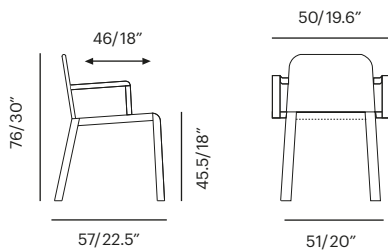

# Lebello Cut Sheet Specification

Collection	Description	SKU	Materials	Unit Price	
<b>4L Chair</b> <b>4L Criss W</b> <b>4L Full W</b> <b>4L Lift</b> Stacking Chairs	<b>4L Chair</b>	<b>4l</b> (pc Legs)	Standard Fibers	<a href="#">Call</a>	
	Lerris Weave	8.3 lbs/0.44 m <sup>3</sup>	Premium Fibers	<a href="#">Call</a>	
	<b>4L Criss W</b>	<b>4l-w</b> (pc Legs)	Standard Fibers	<a href="#">Call</a>	
	Criss Weave PC Legs	8 lbs/0.44 m <sup>3</sup>	Premium Fibers Frame Color	<a href="#">Call</a>	
<b>4L Full W</b>	<b>4l-f</b>	Standard Fibers	<a href="#">Call</a>		
Criss Weave	8.4 lbs/0.44 m <sup>3</sup>	Premium Fibers	<a href="#">Call</a>		
<b>4L Lift</b>	<b>4l-t</b>	Standard Fibers	<a href="#">Call</a>	<a href="#">Call</a>	
Lerris Weave Weaved Legs	8.4 lbs/0.44 m <sup>3</sup>	Premium Fibers	<a href="#">Call</a>		

**4L Chair**

**4L Criss Weave**

**4L Full Weave**

**4L Lift**

<b>4L Arms</b> <b>4L Arms Criss W</b>	<b>4L Arms</b>	<b>4la</b>	Standard Fibers	<a href="#">Call</a>	
	PC Legs & Arms	10 lbs/0.57 m <sup>3</sup>	Premium Fibers	<a href="#">Call</a>	
	<b>4L Arms Criss W</b>	<b>4la-w</b>	Standard Fibers	<a href="#">Call</a>	
	Criss Weave PC Legs	11 lbs/0.57 m <sup>3</sup>	Premium Fibers Frame Color	<a href="#">Call</a>	

**4L Arms**

**4L Arms W**

**2017 New Releases**  
MSRP

Collection	Description	SKU	Materials	Unit Price
<b>Seat Pads</b> For All 4L series Sunset and Backrest Stool  Seat pads with double stitch seam Pads contain recycled foam	<b>4L Pads</b>	<b>4l-c</b>	Fabric G1	Call
	COM: 0.45 sqm	<b>4l-c</b>	Fabric G2	Call
			Fabric G3	Call
			Fabric G4	Call
			Fabric G5	Call
			QDF foam only	Call
	<b>4L Backrest Pads</b>	<b>4lb-c</b>	Fabric G1	Call
	COM: 0.40 sqm	<b>4lb-c</b>	Fabric G2	Call
			Fabric G3	Call
			Fabric G4	Call
			Fabric G5	Call
			QDF foam only	Call