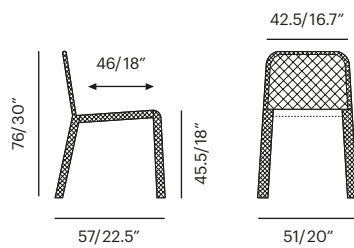

# Lebello Cut Sheet Specification

Collection	Description	SKU	Materials	Unit Price	
<b>4L Chair</b> <b>4L Criss W</b> <b>4L Full W</b> <b>4L Lift</b> Stacking Chairs	<b>4L Chair</b>	<b>4l</b> (pc Legs)	Standard Fibers	<a href="#">Call</a>	
	Lerris Weave	8.3 lbs/0.44 m <sup>3</sup>	Premium Fibers	<a href="#">Call</a>	
	<b>4L Criss W</b>	<b>4l-w</b> (pc Legs)	Standard Fibers	<a href="#">Call</a>	
	Criss Weave PC Legs	8 lbs/0.44 m <sup>3</sup>	Premium Fibers Frame Color	<a href="#">Call</a>	
<b>4L Full W</b>	<b>4l-f</b>	Standard Fibers	<a href="#">Call</a>		
Criss Weave	8.4 lbs/0.44 m <sup>3</sup>	Premium Fibers	<a href="#">Call</a>		
<b>4L Lift</b>	<b>4l-t</b>	Standard Fibers	<a href="#">Call</a>	<a href="#">Call</a>	
Lerris Weave Weaved Legs	8.4 lbs/0.44 m <sup>3</sup>	Premium Fibers	<a href="#">Call</a>		

**4L Chair**

**4L Criss Weave**

**4L Full Weave**

**4L Lift**

<b>4L Arms</b> <b>4L Arms Criss W</b>	<b>4L Arms</b>	<b>4la</b>	Standard Fibers	<a href="#">Call</a>	
	PC Legs & Arms	10 lbs/0.57 m <sup>3</sup>	Premium Fibers	<a href="#">Call</a>	
	<b>4L Arms Criss W</b>	<b>4la-w</b>	Standard Fibers	<a href="#">Call</a>	
	Criss Weave PC Legs	11 lbs/0.57 m <sup>3</sup>	Premium Fibers Frame Color	<a href="#">Call</a>	

**4L Arms**

**4L Arms W**

**2017 New Releases**  
MSRP

Collection	Description	SKU	Materials	Unit Price
<b>Seat Pads</b> For All 4L series Sunset and Backrest Stool  Seat pads with double stitch seam Pads contain recycled foam	<b>4L Pads</b>	<b>4l-c</b>	Fabric G1	Call
	COM: 0.45 sqm	<b>4l-c</b>	Fabric G2	Call
			Fabric G3	Call
			Fabric G4	Call
			Fabric G5	Call
			QDF foam only	Call
	<b>4L Backrest Pads</b>	<b>4lb-c</b>	Fabric G1	Call
	COM: 0.40 sqm	<b>4lb-c</b>	Fabric G2	Call
			Fabric G3	Call
			Fabric G4	Call
			Fabric G5	Call
			QDF foam only	Call