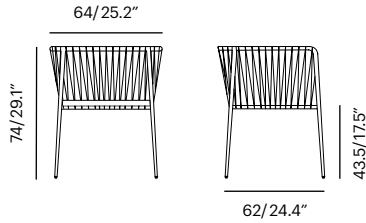

Lebello Cut sheet
Specification

Collection	Description	SKU	Materials	Unit Price
Eclipse Chair -new	Eclipse Chair Alumunium 25.2" x 24.4" x 29.1" Seat D: 19.2" Arm H: 29.1"	ec8 15.8 lbs/0.29 m ³ 	Ropetek® Flat Frame Color	Call Call 

Frame Options

Available in 13 PC Colors with
Lebello Ropetek® Round Flat

Seat Cushion COM: 0.00 sqm	ec-c-g3 ec-c-g4 ec-c-g5	Fabric G3 Fabric G4 Fabric G5	Call Call Call 
--------------------------------------	--	-------------------------------------	--

Eclipse Side Table -new	Eclipse Side Table Alumunium Table H : 33.5/13.1"	ecst 9.0 lbs/0.00 m ³ 	Frame Color	Call 
--	--	---	-------------	--