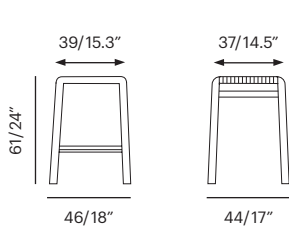

2017 New Releases
MSRP

Collection	Description	SKU	Materials	Unit Price
4L Teak Stool -new 4L Teak Bar	4L Teak Stool 24" 46 x 37 x 61 cm Seat H: 24"	4ltk-24 4lwt-24 9 lbs/0.00 m³	Tech-Ropes/ Teak Wood Tech-Ropes/ Walnut	Call Call
4L Teak Bar Stool 30"	4L Teak Bar Stool 30" 46 x 37 x 72 cm Seat H: 30"	4ltk-30 4lwt-30 9 lbs/0.00 m³	Tech-Ropes/ Teak Wood Tech-Ropes/ Walnut	Call Call

Frame Options
Frame in Teak Wood or Walnut
Hardware in Brass
Woven with Tech-Ropes

4L Teak Stool