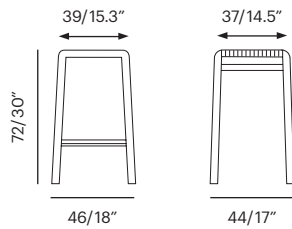

4L Teak Bar Stool