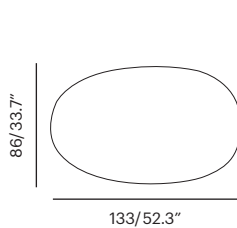

Stone Islands series

Collection	Description	SKU	Materials	Unit Price
Stone Islands -new Lounge Seating BREATHAIR Foam Insert Japan high-performance rebound and compression ratio Made in Italy	Stone Small 133 x 86 x 46 cm	ste-s Weight/CBM	Fabric G4 Structure (Side) Fabric G5 Crochet (Top)	Call 
	Stone Medium 152 x 98 x 47 cm	ste-m Weight/CBM	Fabric G4 Structure (Side) Fabric G5 Crochet (Top)	Call
	Stone Large 171 x 110 x 47 cm	ste-l Weight/CBM	Fabric G4 Structure (Side) Fabric G5 Crochet (Top)	Call

Stone Small

Stone Medium

Stone Large