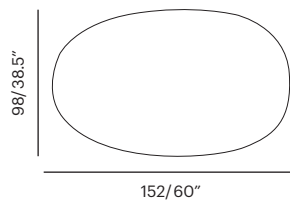

Stone Islands series

Collection	Description	SKU	Materials	Unit Price
Stone Islands -new Lounge Seating BREATHAIR Foam Insert Japan high-performance rebound and compression ratio Made in Italy	Stone Small 133 x 86 x 46 cm	ste-s Weight/CBM	Fabric G4 Structure (Side) Fabric G5 Crochet (Top)	Call 
	Stone Medium 152 x 98 x 47 cm	ste-m Weight/CBM	Fabric G4 Structure (Side) Fabric G5 Crochet (Top)	Call
	Stone Large 171 x 110 x 47 cm	ste-l Weight/CBM	Fabric G4 Structure (Side) Fabric G5 Crochet (Top)	Call

Stone Small

Stone Medium

Stone Large