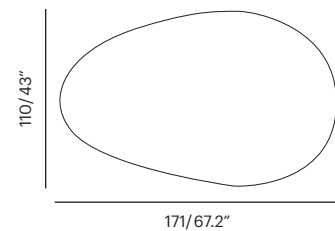

Stone Islands series

Collection	Description	SKU	Materials	Unit Price
Stone Islands -new Lounge Seating BREATHAIR Foam Insert Japan high-performance rebound and compression ratio Made in Italy	Stone Small 133 x 86 x 46 cm	ste-s Weight/CBM	Fabric G4 Structure (Side) Fabric G5 Crochet (Top)	Call 
	Stone Medium 152 x 98 x 47 cm	ste-m Weight/CBM	Fabric G4 Structure (Side) Fabric G5 Crochet (Top)	Call
	Stone Large 171 x 110 x 47 cm	ste-l Weight/CBM	Fabric G4 Structure (Side) Fabric G5 Crochet (Top)	Call

Stone Small

Stone Medium

Stone Large