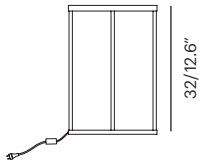

2017 New Releases
MSRP

Collection	Description	SKU	Materials	Unit Price
Round Light -new Outdoor LED Light Frame Options Finished in Solid Brass, Stainless, or IP Black	Round Light Table Lamp H: 32 x ø 22 cm	rl-t1 XX lbs/X.XX m³ Cu ☀️	Brass/ Stainless, Copper IP Black	Call 
	Round Light Large H: 60 x ø 30 cm	rl-t2 XX lbs/X.XX m³ ☀️ Cu ☀️	Brass/ Stainless, Copper IP Black Weaved Shade	Call

Round Light Small

Round Light Large