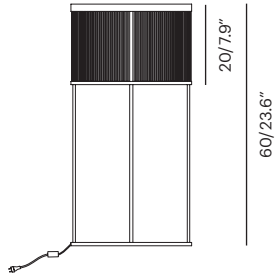

2017 New Releases
MSRP

Collection	Description	SKU	Materials	Unit Price
Round Light -new Outdoor LED Light Frame Options Finished in Solid Brass, Stainless, or IP Black	Round Light Table Lamp H: 32 x ø 22 cm	rl-t1 XX lbs/X.XX m³ Cu ☀️	Brass/ Stainless, Copper IP Black	Call 
	Round Light Large H: 60 x ø 30 cm	rl-t2 XX lbs/X.XX m³ ☀️ Cu ☀️	Brass/ Stainless, Copper IP Black Weaved Shade	Call

Round Light Small

Round Light Large