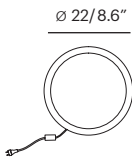

2017 New Releases
MSRP

Collection	Description	SKU	Materials	Unit Price
Round Light -new Outdoor LED Light Frame Options Finished in Solid Brass, Stainless, or IP Black	Round Light Table Lamp H: 32 x ø 22 cm	rl-t1 XX lbs/X.XX m³ Cu ☀️	Brass/ Stainless, Copper IP Black	Call 
	Round Light Large H: 60 x ø 30 cm	rl-t2 XX lbs/X.XX m³ ☀️ Cu ☀️	Brass/ Stainless, Copper IP Black Weaved Shade	Call

Round Light Small

Round Light Large