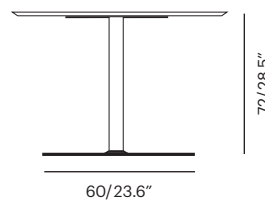

Collection	Description	SKU	Materials	Unit Price
Simple T Simple Side T Simple T Simple Counter Construction PC Aluminium Frame CNC Solid Alu Attachment PC Zinc Plated Steel Base Round or Square	Side T Round 45/17.7" x ø 40/16"	spl-st-r ** lbs/0.25 m³	Frame Color	Call
	Side T Square 45/17.7" x 40/16" x 40/16"	spl-st-s ** lbs/0.25 m³	Frame Color	Call
	Round Base T 72/28.5" x ø 60/23.6"	spl-t-r ** lbs/0.25 m³	Frame Color	Call
	Square Base T 72/28.5" x 60/23.6" x 60/23.6"	spl-t-s ** lbs/0.25 m³	Frame Color	Call
	Round Counter T 110/43" x ø 60/23.6"	spl-c-r ** lbs/0.39 m³	Frame Color	Call
	Square Counter T 110/43" x 60/23.6" x 60/23.6"	spl-c-s ** lbs/0.39 m³	Frame Color	Call
	CL Table Top For Side T only in R40, R50, Oval Tops in 20 mm with Angeled Edge	CL Top		
	CL 40 Round	cl-r40	White, Grey	Call
	CL 50 Round	cl-r50	White, Grey	Call
	CL 60 Round	cl-r60	White, Grey	Call
	CL 60 Square	cl-s60	White, Grey	Call
	CL 60 Oval	cl-ov60	White	Call
	CL 80 Round	cl-r80	White, Grey	Call
	CL 80 Square	cl-s80	White, Grey	Call
Teak Table Top Available size in 50, 60 and 80 cm Teak Tops with 20 mm thickness and Angeled Edge	Teak Top			
	TK 40 Round	tk-r40	Teak Wood	Call
	TK 50 Round	tk-r50	Teak Wood	Call
	TK 60 Round	tk-r60	Teak Wood	Call
	TK 80 Round	tk-r80	Teak Wood	Call
	TK 80 Square	tk-s80	Teak Wood	Call

CL R40, R50
TK R40, R50

Simple Side T
Round/Square

CL R60/S60
TK R60

Simple Side T
Round/Square

CL R60/S60
TK R60

Simple T
Round/Square

CL R80/S80
TK R80/S80

Simple T
Round/Square

CL R60/S60
TK R60

Simple Counter T
Round/Square