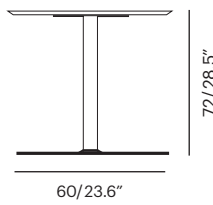

Collection	Description	SKU	Materials	Unit Price
Simple T Simple Side T Simple T Simple Counter Construction PC Aluminium Frame CNC Solid Alu Attachment PC Zinc Plated Steel Base Round or Square	Side T Round 45/17.7" x ø 40/16"	spl-st-r ** lbs/0.25 m³	Frame Color	Call
	Side T Square 45/17.7" x 40/16" x 40/16"	spl-st-s ** lbs/0.25 m³	Frame Color	Call
	Round Base T 72/28.5" x ø 60/23.6"	spl-t-r ** lbs/0.25 m³	Frame Color	Call
	Square Base T 72/28.5" x 60/23.6" x 60/23.6"	spl-t-s ** lbs/0.25 m³	Frame Color	Call
	Round Counter T 110/43" x ø 60/23.6"	spl-c-r ** lbs/0.39 m³	Frame Color	Call
	Square Counter T 110/43" x 60/23.6" x 60/23.6"	spl-c-s ** lbs/0.39 m³	Frame Color	Call
	CL Table Top For Side T only in R40, R50, Oval Tops in 20 mm with Angeled Edge	CL Top		
	CL 40 Round	cl-r40	White, Grey	Call
	CL 50 Round	cl-r50	White, Grey	Call
	CL 60 Round	cl-r60	White, Grey	Call
	CL 60 Square	cl-s60	White, Grey	Call
	CL 60 Oval	cl-ov60	White	Call
	CL 80 Round	cl-r80	White, Grey	Call
	CL 80 Square	cl-s80	White, Grey	Call
Teak Table Top Available size in 50, 60 and 80 cm Teak Tops with 20 mm thickness and Angeled Edge	Teak Top			
	TK 40 Round	tk-r40	Teak Wood	Call
	TK 50 Round	tk-r50	Teak Wood	Call
	TK 60 Round	tk-r60	Teak Wood	Call
	TK 80 Round	tk-r80	Teak Wood	Call
	TK 80 Square	tk-s80	Teak Wood	Call

CL R40, R50
TK R40, R50

Simple Side T
Round/Square

CL R60/S60
TK R60

Simple Side T
Round/Square

CL R60/S60
TK R60

Simple T
Round/Square

CL R80/S80
TK R80/S80

Simple T
Round/Square

CL R60/S60
TK R60

Simple Counter T
Round/Square