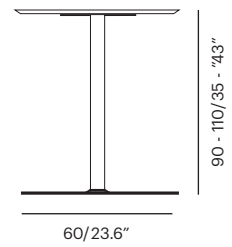

Collection	Description	SKU	Materials	Unit Price
Simple T Simple Side T Simple T Simple Counter Construction PC Aluminium Frame CNC Solid Alu Attachment PC Zinc Plated Steel Base Round or Square	Side T Round 45/17.7" x ø 40/16"	spl-st-r ** lbs/0.25 m³	Frame Color	Call
	Side T Square 45/17.7" x 40/16" x 40/16"	spl-st-s ** lbs/0.25 m³	Frame Color	Call
	Round Base T 72/28.5" x ø 60/23.6"	spl-t-r ** lbs/0.25 m³	Frame Color	Call
	Square Base T 72/28.5" x 60/23.6" x 60/23.6"	spl-t-s ** lbs/0.25 m³	Frame Color	Call
	Round Counter T 110/43" x ø 60/23.6"	spl-c-r ** lbs/0.39 m³	Frame Color	Call
	Square Counter T 110/43" x 60/23.6" x 60/23.6"	spl-c-s ** lbs/0.39 m³	Frame Color	Call
	CL Table Top For Side T only in R40, R50, Oval Tops in 20 mm with Angeled Edge	CL Top		
	CL 40 Round	cl-r40	White, Grey	Call
	CL 50 Round	cl-r50	White, Grey	Call
	CL 60 Round	cl-r60	White, Grey	Call
	CL 60 Square	cl-s60	White, Grey	Call
	CL 60 Oval	cl-ov60	White	Call
	CL 80 Round	cl-r80	White, Grey	Call
	CL 80 Square	cl-s80	White, Grey	Call
Teak Table Top Available size in 50, 60 and 80 cm Teak Tops with 20 mm thickness and Angeled Edge	Teak Top			
	TK 40 Round	tk-r40	Teak Wood	Call
	TK 50 Round	tk-r50	Teak Wood	Call
	TK 60 Round	tk-r60	Teak Wood	Call
	TK 80 Round	tk-r80	Teak Wood	Call
	TK 80 Square	tk-s80	Teak Wood	Call

CL R40, R50
TK R40, R50

Simple Side T
Round/Square

CL R60/S60
TK R60

Simple Side T
Round/Square

CL R60/S60
TK R60

Simple T
Round/Square

CL R80/S80
TK R80/S80

Simple T
Round/Square

CL R60/S60
TK R60

Simple Counter T
Round/Square