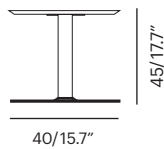

Collection	Description	SKU	Materials	Unit Price
Simple T Simple Side T Simple T Simple Counter Construction PC Aluminium Frame CNC Solid Alu Attachment PC Zinc Plated Steel Base Round or Square	Side T Round 45/17.7" x ø 40/16"	spl-st-r ** lbs/0.25 m³	Frame Color	Call
	Side T Square 45/17.7" x 40/16" x 40/16"	spl-st-s ** lbs/0.25 m³	Frame Color	Call
	Round Base T 72/28.5" x ø 60/23.6"	spl-t-r ** lbs/0.25 m³	Frame Color	Call
	Square Base T 72/28.5" x 60/23.6" x 60/23.6"	spl-t-s ** lbs/0.25 m³	Frame Color	Call
	Round Counter T 110/43" x ø 60/23.6"	spl-c-r ** lbs/0.39 m³	Frame Color	Call
	Square Counter T 110/43" x 60/23.6" x 60/23.6"	spl-c-s ** lbs/0.39 m³	Frame Color	Call
	CL Table Top For Side T only in R40, R50, Oval Tops in 20 mm with Angeled Edge	CL Top		
	CL 40 Round	cl-r40	White, Grey	Call
	CL 50 Round	cl-r50	White, Grey	Call
	CL 60 Round	cl-r60	White, Grey	Call
	CL 60 Square	cl-s60	White, Grey	Call
	CL 60 Oval	cl-ov60	White	Call
	CL 80 Round	cl-r80	White, Grey	Call
	CL 80 Square	cl-s80	White, Grey	Call
Teak Table Top Available size in 50, 60 and 80 cm Teak Tops with 20 mm thickness and Angeled Edge	Teak Top			
	TK 40 Round	tk-r40	Teak Wood	Call
	TK 50 Round	tk-r50	Teak Wood	Call
	TK 60 Round	tk-r60	Teak Wood	Call
	TK 80 Round	tk-r80	Teak Wood	Call
	TK 80 Square	tk-s80	Teak Wood	Call

CL R40, R50
TK R40, R50

Simple Side T
Round/Square

CL R60/S60
TK R60

Simple Side T
Round/Square

CL R60/S60
TK R60

Simple T
Round/Square

CL R80/S80
TK R80/S80

Simple T
Round/Square