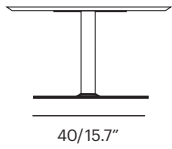

Collection	Description	SKU	Materials	Unit Price
Simple T Simple Side T Simple T Simple Counter Construction PC Aluminium Frame CNC Solid Alu Attachment PC Zinc Plated Steel Base Round or Square	Side T Round 45/17.7" x ø 40/16"	spl-st-r ** lbs/0.25 m³	Frame Color	Call
	Side T Square 45/17.7" x 40/16" x 40/16"	spl-st-s ** lbs/0.25 m³	Frame Color	Call
	Round Base T 72/28.5" x ø 60/23.6"	spl-t-r ** lbs/0.25 m³	Frame Color	Call
	Square Base T 72/28.5" x 60/23.6" x 60/23.6"	spl-t-s ** lbs/0.25 m³	Frame Color	Call
	Round Counter T 110/43" x ø 60/23.6"	spl-c-r ** lbs/0.39 m³	Frame Color	Call
	Square Counter T 110/43" x 60/23.6" x 60/23.6"	spl-c-s ** lbs/0.39 m³	Frame Color	Call
	CL Table Top For Side T only in R40, R50, Oval Tops in 20 mm with Angeled Edge	CL Top		
	CL 40 Round	cl-r40	White, Grey	Call
	CL 50 Round	cl-r50	White, Grey	Call
	CL 60 Round	cl-r60	White, Grey	Call
	CL 60 Square	cl-s60	White, Grey	Call
	CL 60 Oval	cl-ov60	White	Call
	CL 80 Round	cl-r80	White, Grey	Call
	CL 80 Square	cl-s80	White, Grey	Call
Teak Table Top Available size in 50, 60 and 80 cm Teak Tops with 20 mm thickness and Angeled Edge	Teak Top			
	TK 40 Round	tk-r40	Teak Wood	Call
	TK 50 Round	tk-r50	Teak Wood	Call
	TK 60 Round	tk-r60	Teak Wood	Call
	TK 80 Round	tk-r80	Teak Wood	Call
	TK 80 Square	tk-s80	Teak Wood	Call

CL R40, R50
TK R40, R50

Simple Side T
Round/Square

CL R60/S60
TK R60

Simple Side T
Round/Square

CL R60/S60
TK R60

Simple T
Round/Square

CL R80/S80
TK R80/S80

Simple T
Round/Square