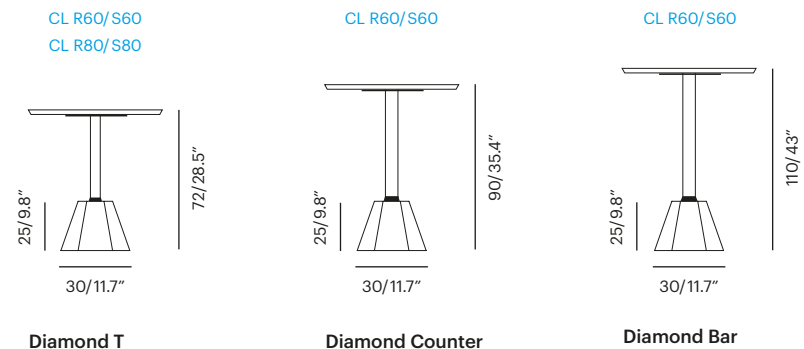

Lebello Cut Sheet Specification

Collection	Description	SKU	Materials	Unit Price
Diamond Cut Granite Base	Diamond R H: 45/17.7"	ds-1 39.5 lbs/0.06 m3	Frame Color	Call
				
CL Top 40 , 60, Oval, Hexagon				
				
CL R40				
				
CL X60				
				
CL/Teak Top				
	Hexagon 1	cl-x60	White	Call
	CL 60 Oval	cl-ov60	White	Call
	CL 40 Round	cl-r40	White, Grey	Call
	CL 50 Round	cl-r50	White, Grey	Call
	TK 40 Round	tk-r40	Teak Wood	Call
	TK 50 Round	tk-r50	Teak Wood	Call

Diamond T Cut Granite Base	Diamond T Table H: 72/28.5"	db 67 lbs/0.18 m3	Frame Color	Call
				
CL/Teak Table Top Available in 40, 50, 60 and 80 cm Shape Round/Square Rounded Tops in 20 mm with Angeled Edge				
	Diamond Counter	db-2 Table H: 90/35.4"	Frame Color	Call
	Diamond Bar	db-3 Table H: 110/43"	Frame Color	Call
CL/Teak Top				
	CL 60 Round	cl-r60	CL White, CL Grey	Call
	CL 60 Square	cl-s80	CL White, CL Grey	Call
	CL 80 Round	cl-r80	CL White, CL Grey	Call
	CL 80 Square	cl-s80	CL White, CL Grey	Call
	TK 60 Round	tk-r60	Teak Wood	Call
	TK 80 Round	tk-r80	Teak Wood	Call
				

Diamond T **Diamond Counter** **Diamond Bar**